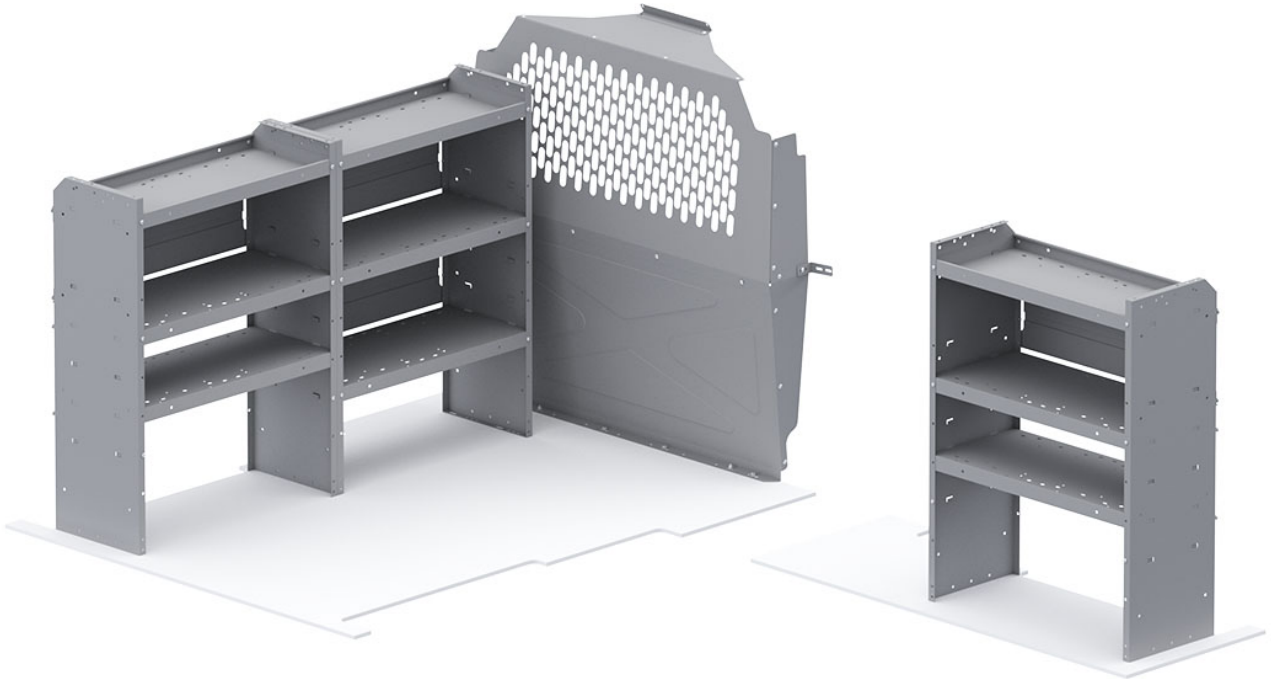

QUICK PACKAGE GO - PROMASTER CITY

Part # : FFG-PCL

CUSTOMIZE TO THE WAY YOU WORK

BUILT TO WORK LIKE YOU DO

Holman Van Interior Packages take the guess work out of where to begin uplifting your cargo van. With our strong easily adjustable shelving, partitions and accessories, our van packages have everything you need to put your van to work. Our professional designers and product engineers have created customized van packages for specific service categories to help you easily outfit a van based on input from experienced industry tradesmen.

- **Strong** - Holman shelves are built to last using the strongest steel and aluminum available.
- **Customizable** - Build and configure your interior your way. With options and accessories, your van will work how you want it to work.
- **Organized** - Nothing is more frustrating than not being able to find what you need. Our interior organizers will keep everything in it's place. Securely.
- **Guaranteed** - Holman Warranty

PACKAGE INCLUDES

ITEM	DESCRIPTION	QTY
40670	Partition - Perforated - Compact Vans	1
4832L	Shelf Unit - 32" W x 43" H x 14" D	3
48301PC	Shelf Mount Kit - ProMaster City - Use with 4832L	2