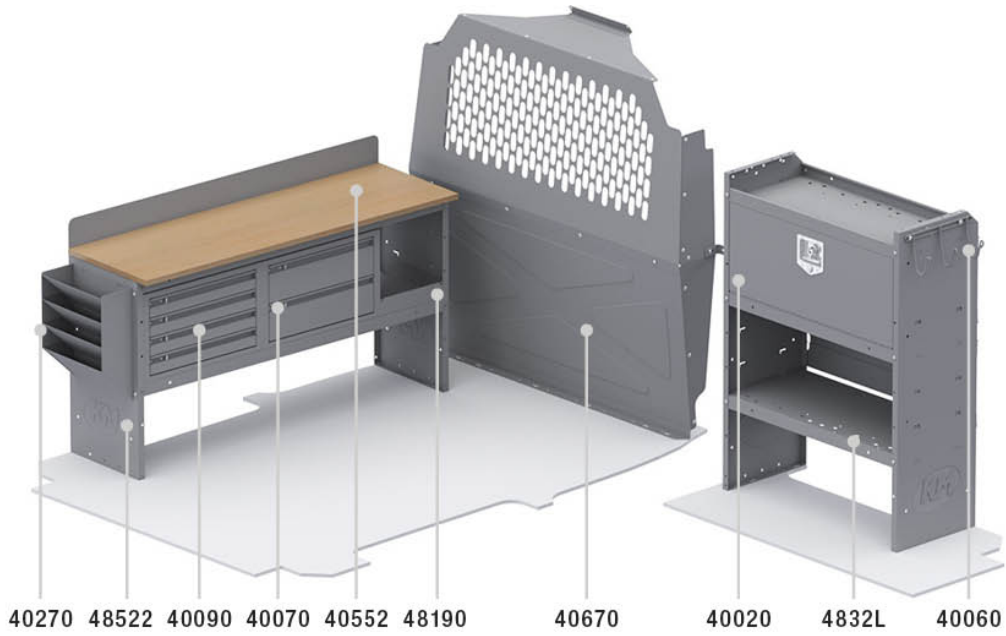

LOCKSMITH PACKAGE - PROMASTER CITY

Part # : 50PCL

Includes 48301PC (not shown)

CUSTOMIZE TO THE WAY YOU WORK

BUILT TO WORK LIKE YOU DO

Holman Van Interior Packages take the guess work out of where to begin uplifting your cargo van. With our strong easily adjustable shelving, partitions and accessories, our van packages have everything you need to put your van to work. Our professional designers and product engineers have created customized van packages for specific service categories to help you easily outfit a van based on input from experienced industry tradesmen.

- **Strong** - Holman shelves are built to last using the strongest steel and aluminum available.
- **Customizable** - Build and configure your interior your way. With options and accessories, your van will work how you want it to work.
- **Organized** - Nothing is more frustrating than not being able to find what you need. Our interior organizers will keep everything in it's place. Securely.
- **Guaranteed** - Holman Warranty

PACKAGE INCLUDES

ITEM	DESCRIPTION	QTY
40670	Partition - Perforated - Compact Vans	1
4832L	Shelf Unit - 32" W x 43" H x 14" D	1
40020	Shelf Door Kit 32" W	1
40060	Hook - 3 Prong "J"	1
40552	Workbench Top w/ Backsplash - 52"W - Use with 48522 or 48523	1
48190	Shelf Lip 10" L x 2.75" H	1
40270	Hanging File Holder	1
48301PC	Shelf Mount Kit - ProMaster City - Use with 4832L	2
40070	Drawer Cabinet - 2 Drawers	1
48522	Shelf Unit - 52" W x 27" H x 14" D	1
40090	Drawer Cabinet - 4 Drawers	1