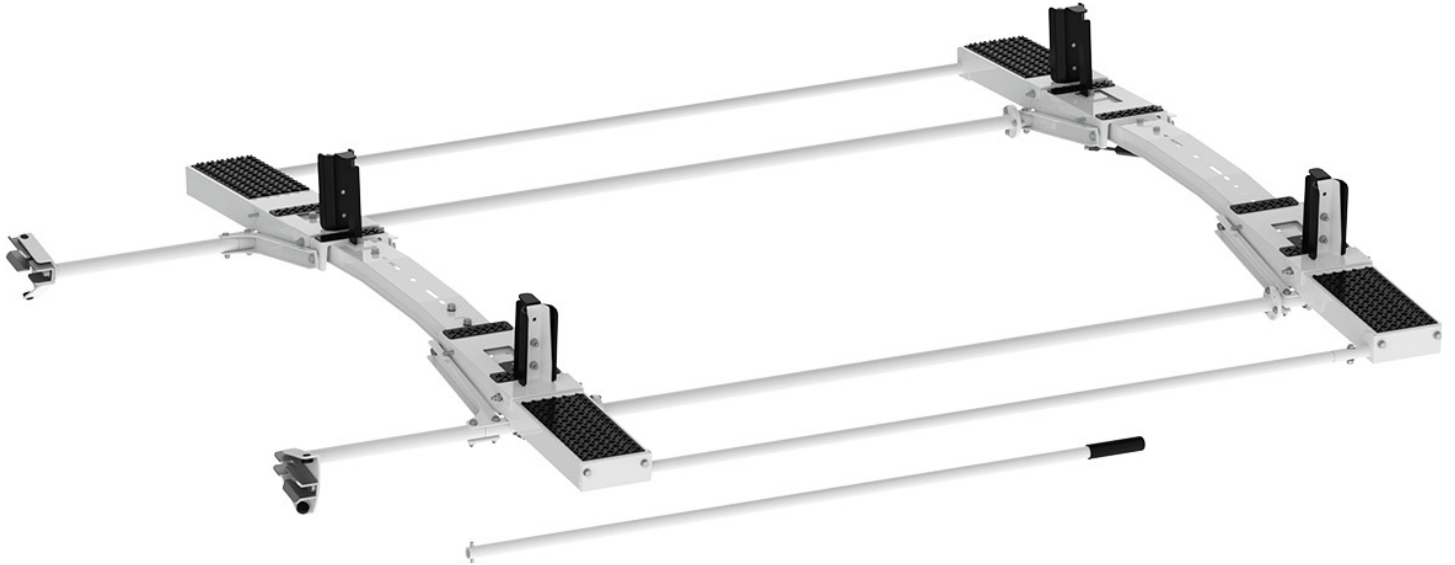

## **DROP DOWN LADDER RACK KIT - DOUBLE - PROMASTER**

---

**Part # : 4PLSDD**

## **Drop Down Ladder Rack Kit - Double - ProMaster**

### **Features:**

- Adjustable clamps firmly secure ladder to rack
- Quick & easy to assemble and install
- Rung grips are adjustable to secure extension ladders of all sizes.
- Rugged crossbows are low over van roof to reduce overall vehicle height and to facilitate loading and unloading.
- Zinc epoxy primed for superior rust resistance.
- Chip resistant powder coat finish.
- Holman Warranty

## Vehicle Fit:

Ram ProMaster Standard Roof