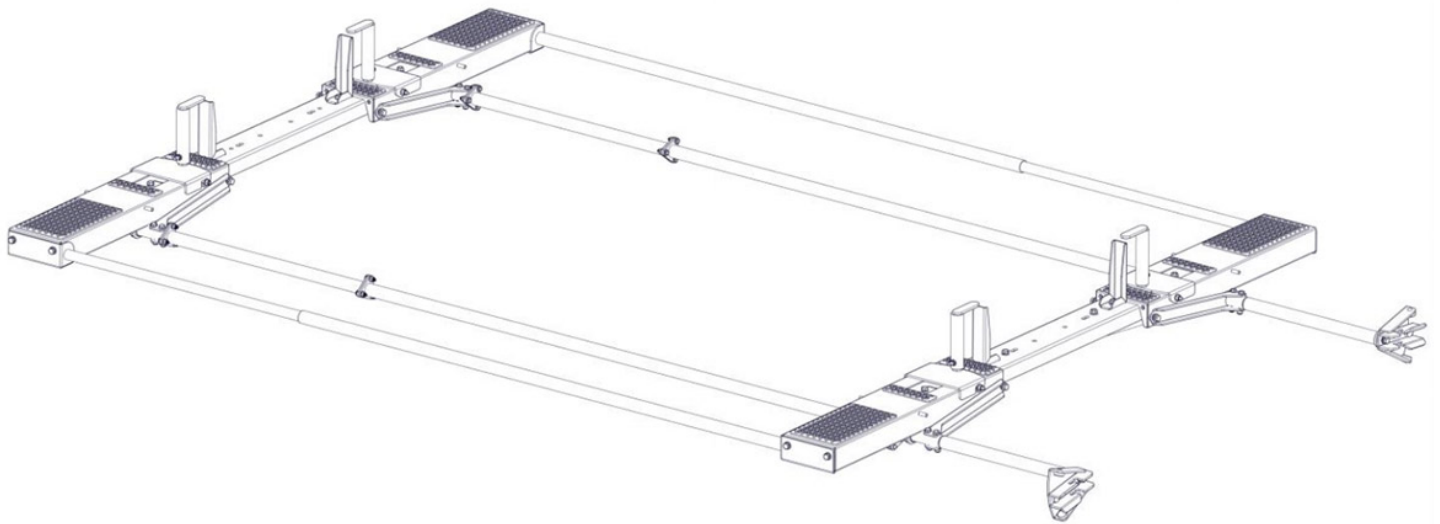

## **DROP DOWN HD ALUMINUM LADDER RACK KIT - DOUBLE - PROMASTER**

---

**Part # : 4PLADD**

### **Drop Down Ladder Rack Kit - Double - ProMaster**

#### **Features:**

- Quick & Easy to Assemble and Install
- Rust free heavy duty aluminum
- Adjustable Clamps firmly secure ladder to rack
- Rung grips are adjustable to secure extension ladders of all sizes.
- Rugged crossbows are low over van roof to reduce overall vehicle height and to facilitate loading and unloading.
- Chip resistant white powder coat finish.
- Holman Warranty

## Vehicle Fit:

Ram ProMaster Standard Roof