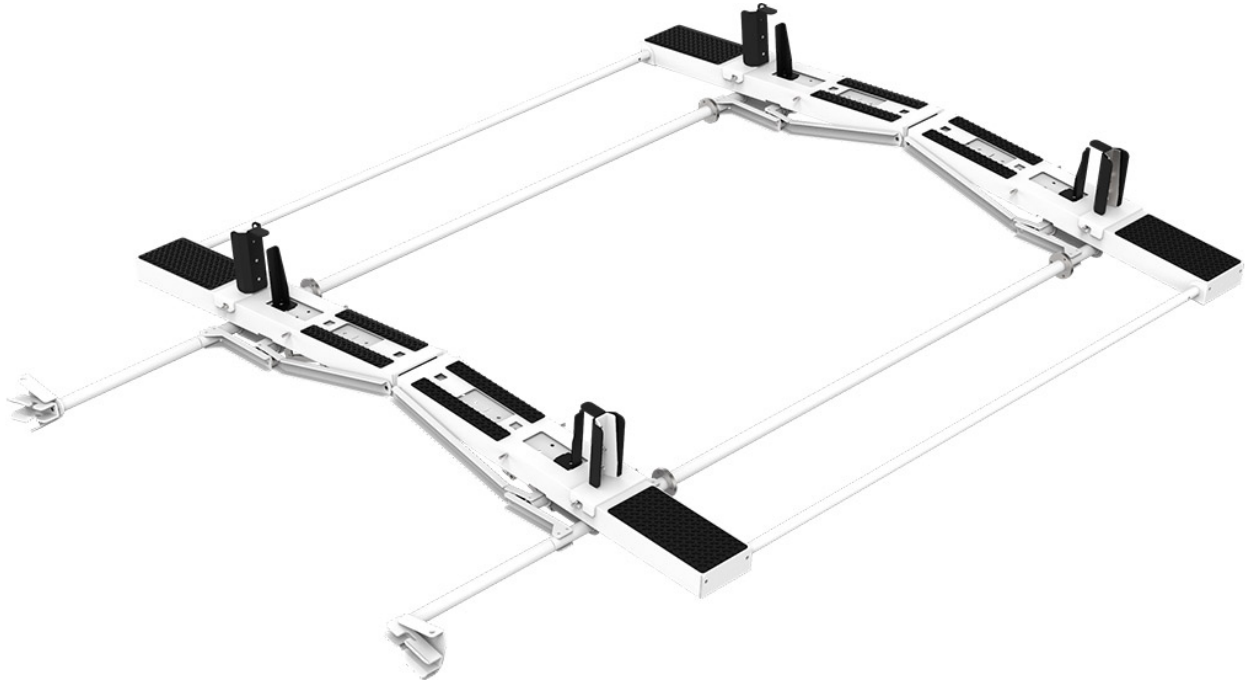

## **DROP DOWN LADDER RACK KIT - DOUBLE - PROMASTER HR**

---

**Part # : 4PHSDD**

## **Drop Down Ladder Rack Kit - Double - ProMaster<sup>®</sup> High Roof**

### **Features:**

- Adjustable clamps firmly secure ladder to rack
- Quick & easy to assemble and install
- Rung grips are adjustable to secure extension ladders of all sizes.
- Rugged crossbows are low over van roof to reduce overall vehicle height and to facilitate loading and unloading.
- Zinc epoxy primed for superior rust resistance.
- Chip resistant powder coat finish.
- Holman Warranty

## Vehicle Fit:

Ram ProMaster High Roof