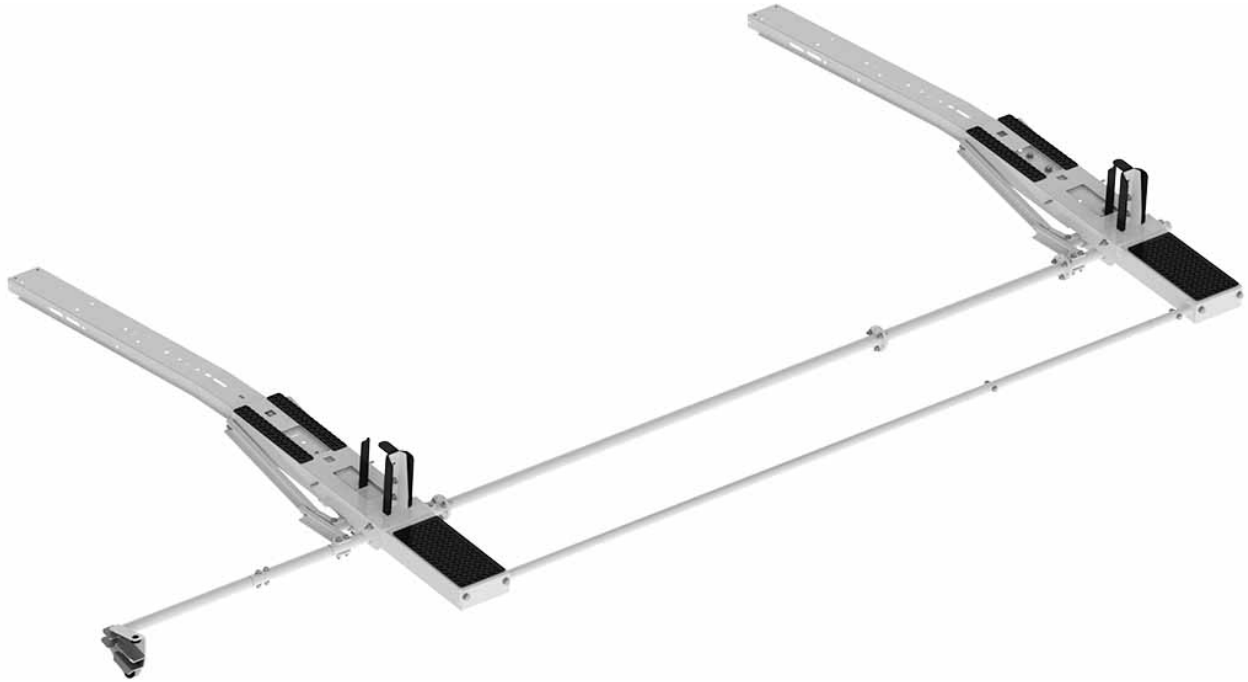

DROP DOWN LADDER RACK KIT - SINGLE - PROMASTER HR

Part # : 4PHS0D

Drop Down Ladder Rack Kit - Single - ProMaster High Roof

Includes:

- Rack bows
- Passenger side drop down mechanism
- Mount Kit

Features:

- Adjustable clamps firmly secure ladder to rack
- Quick & easy to assemble and install
- Rung grips are adjustable to secure extension ladders of all sizes.
- Rugged crossbows are low over van roof to reduce overall vehicle height and to facilitate loading and unloading.
- Zinc epoxy primed for superior rust resistance.
- Chip resistant powder coat finish.
- Holman Warranty

Vehicle Fit:

Ram ProMaster High Roof

PACKAGE INCLUDES

ITEM	DESCRIPTION	QTY
4099H-2	Drop Down Ladder Rack - Mid/High Roof Transit, High Roof NV, ProMaster & Sprinter (Box 2 of 2)	1
4099H-1	Drop Down Ladder Rack - Mid/High Roof Transit, High Roof NV, ProMaster & Sprinter (Box 1 of 2)	1
4081P	Mount Kit - ProMaster	1