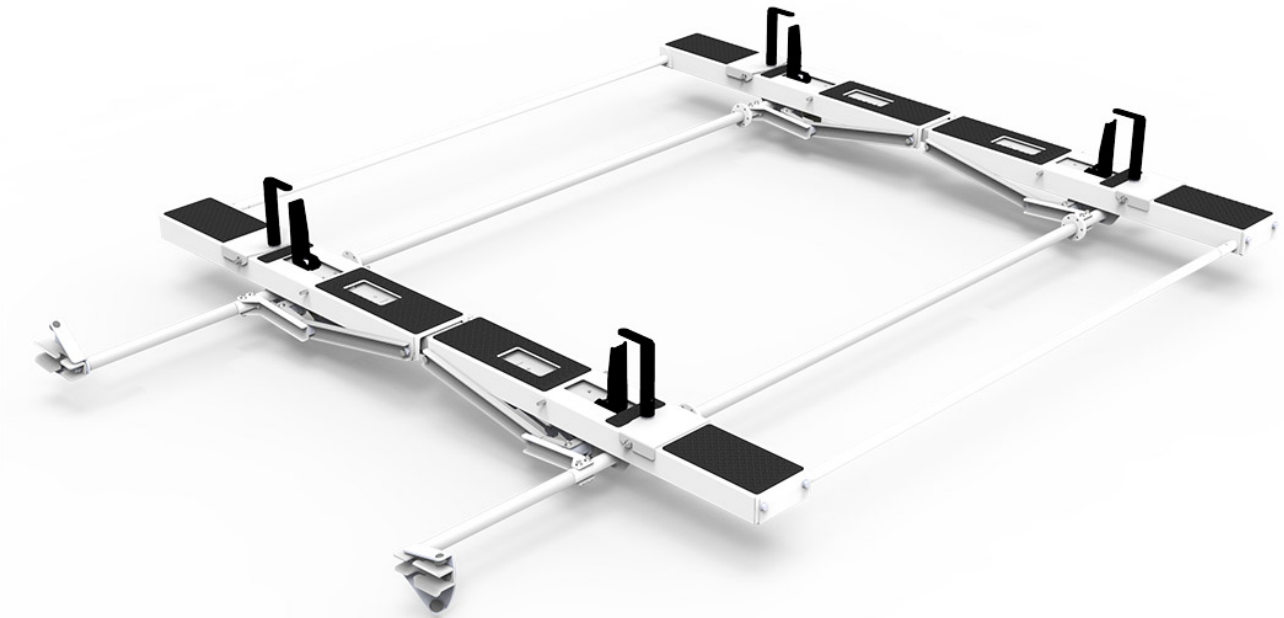

DROP DOWN HD ALUMINUM LADDER RACK KIT - DOUBLE - PROMASTER HR

Part # : 4PHADD

Drop Down Ladder Rack Kit - Double - ProMaster® High Roof

Includes:

- Rack bows
- Passenger side drop down mechanism
- Drivers side drop down mechanism
- Mount Kit

®

Features:

- Quick & Easy to Assemble and Install
- Rust free heavy duty aluminum
- Adjustable Clamps firmly secure ladder to rack
- Rung grips are adjustable to secure extension ladders of all sizes.
- Rugged crossbows are low over van roof to reduce overall vehicle height and to facilitate loading and unloading.
- Chip resistant white powder coat finish.
- Holman Warranty

Vehicle Fit:

Ram ProMaster High Roof

PACKAGE INCLUDES

ITEM	DESCRIPTION	QTY
4A95H-2	Double Drop Down HD Aluminum Ladder Rack, High Roof, Box 2 of 2 (NOT SOLD INDIVIDUALLY)	1
4081P	Mount Kit - ProMaster	1
4A95H-1	Double Drop Down HD Aluminum Ladder Rack, High Roof, Box 1 of 2 (NOT SOLD INDIVIDUALLY)	1