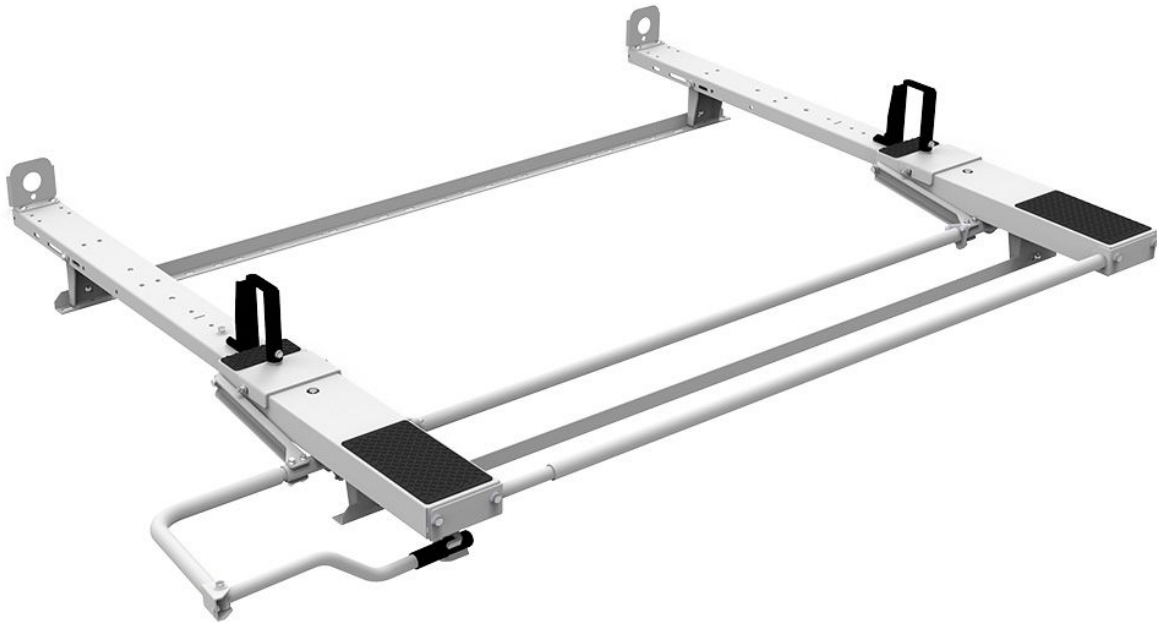

DROP DOWN HD ALUMINUM LADDER RACK KIT - SINGLE - PROMASTER CITY

Part # : 4PCA0D

Drop Down HD Aluminum Ladder Rack Kit - Single - ProMaster City

Includes:

- Rack bows
- Passenger side drop down mechanism
- Mount Kit

Features:

- Quick & easy to assemble and install
- Rust free heavy duty aluminum
- Adjustable clamps firmly secure ladder to rack
- Rung grips are adjustable to secure extension ladders of all sizes.
- Rugged crossbows are low over van roof to reduce overall vehicle height and to facilitate loading and unloading.
- Chip resistant white powder coat finish.
- Holman Warranty

Vehicle Fit:

Ram ProMaster City

PACKAGE INCLUDES

ITEM	DESCRIPTION	QTY
4A97L	Drop Down HD Aluminum Ladder Rack - Single - Compact Vans, Including Metris	1