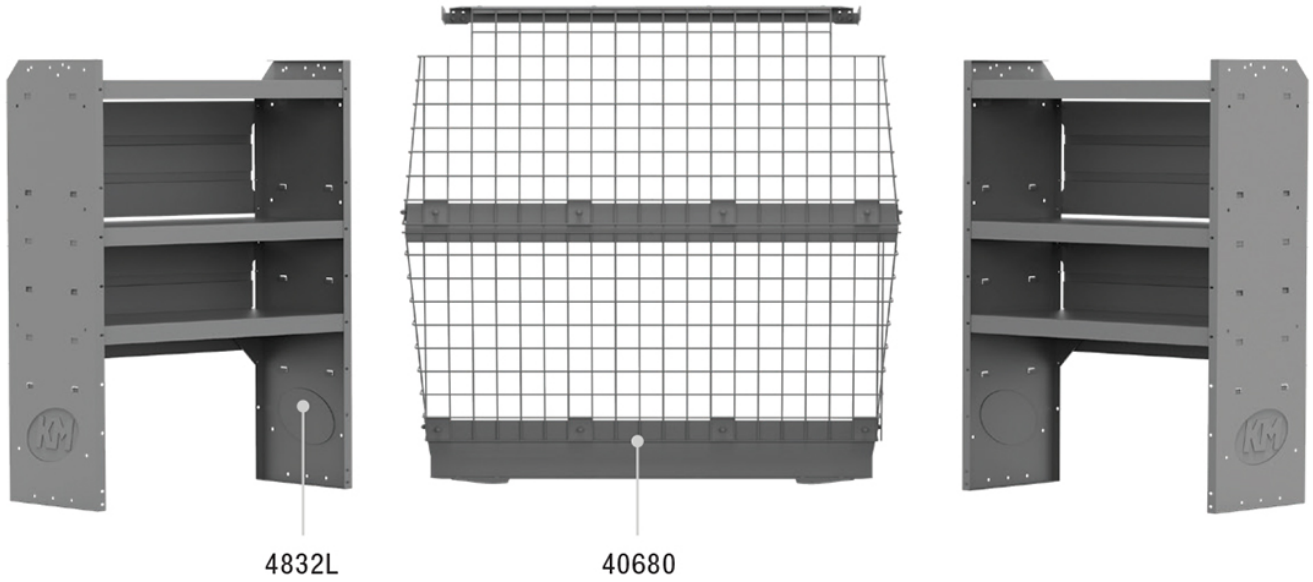

COMMERCIAL 43" H SHELVES WIRE PARTITION - PROMASTER CITY

Part # : 47PCL

CUSTOMIZE TO THE WAY YOU WORK

BUILT TO WORK LIKE YOU DO

Holman Van Interior Packages take the guess work out of where to begin uplifting your cargo van. With our strong easily adjustable shelving, partitions and accessories, our van packages have everything you need to put your van to work. Our professional designers and product engineers have created customized van packages for specific service categories to help you easily outfit a van based on input from experienced industry tradesmen.

- **Strong** - Holman shelves are built to last using the strongest steel and aluminum available.
- **Customizable** - Build and configure your interior your way. With options and accessories, your van will work how you want it to work.
- **Organized** - Nothing is more frustrating than not being able to find what you need. Our interior organizers will keep everything in it's place. Securely.
- **Guaranteed** - Holman Warranty

PACKAGE INCLUDES

ITEM	DESCRIPTION	QTY
40680	Partition - Wire - Compact Vans	1
4832L	Shelf Unit - 32" W x 43" H x 14" D	2
48301PC	Shelf Mount Kit - ProMaster City - Use with 4832L	2