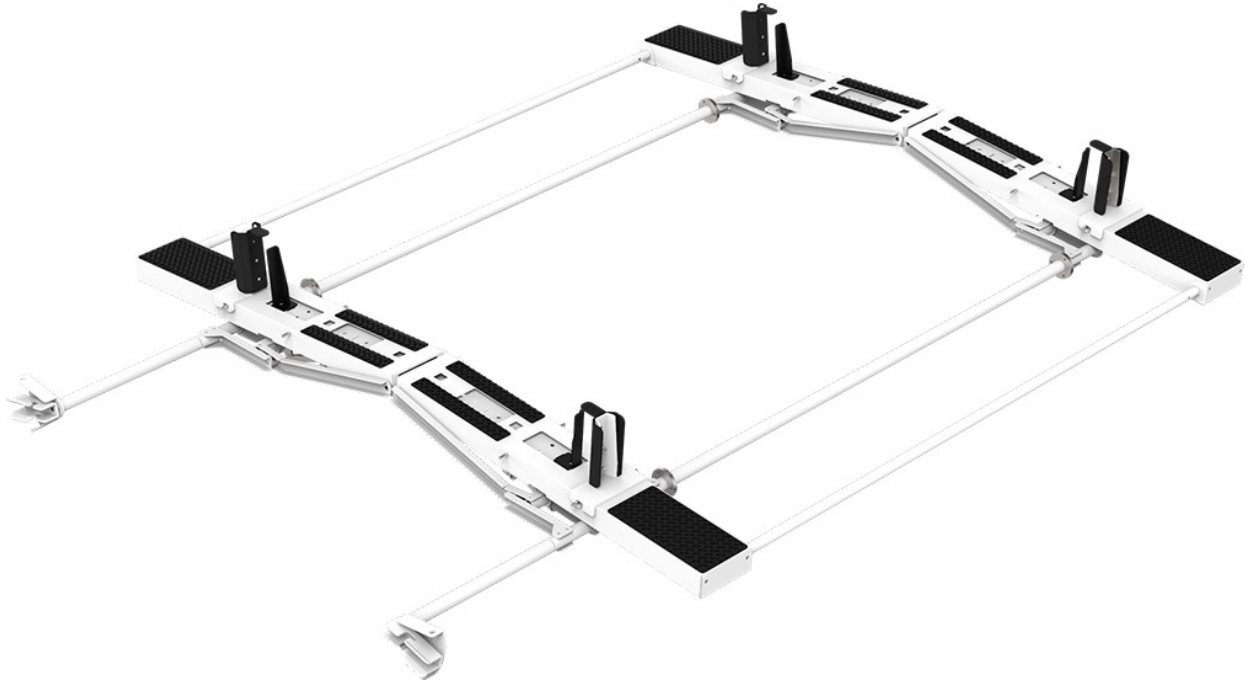

DROP DOWN LADDER RACK KIT - DOUBLE - TRANSIT MR

Part # : 4TMSDD

Drop Down Ladder Rack Kit - Double - Transit Mid Roof

*On 2022-2023 Transit Mid Roof vans with the 130" wheelbase, you may need to use the 40918 mount kit in place of 409TD for this rack, due to the location of an antenna on the roof of the vehicle that interferes with the rack.

Includes:

- Rack bows
- Passenger side drop down mechanism
- Drivers side drop down mechanism
- Mount Kit

Features:

- Adjustable clamps firmly secure ladder to rack
- Quick & easy to assemble and install
- Rung grips are adjustable to secure extension ladders of all sizes.
- Rugged crossbows are low over van roof to reduce overall vehicle height and to facilitate loading and unloading.
- Zinc epoxy primed for superior rust resistance.
- Chip resistant powder coat finish.

- Holman Warranty

Vehicle Fit:

Ford Transit Mid Roof

PACKAGE INCLUDES

ITEM	DESCRIPTION	QTY
4099H-2	Drop Down Ladder Rack - Mid/High Roof Transit, High Roof NV, ProMaster & Sprinter (Box 2 of 2)	1
40913	Drop Down Ladder Racks Driver Side Mechanism - High Roof Vans (Add to 4099H or 47993)	1
409TD	Mount Kit - Transit Drop Down Ladder Racks	1
4099H-1	Drop Down Ladder Rack - Mid/High Roof Transit, High Roof NV, ProMaster & Sprinter (Box 1 of 2)	1