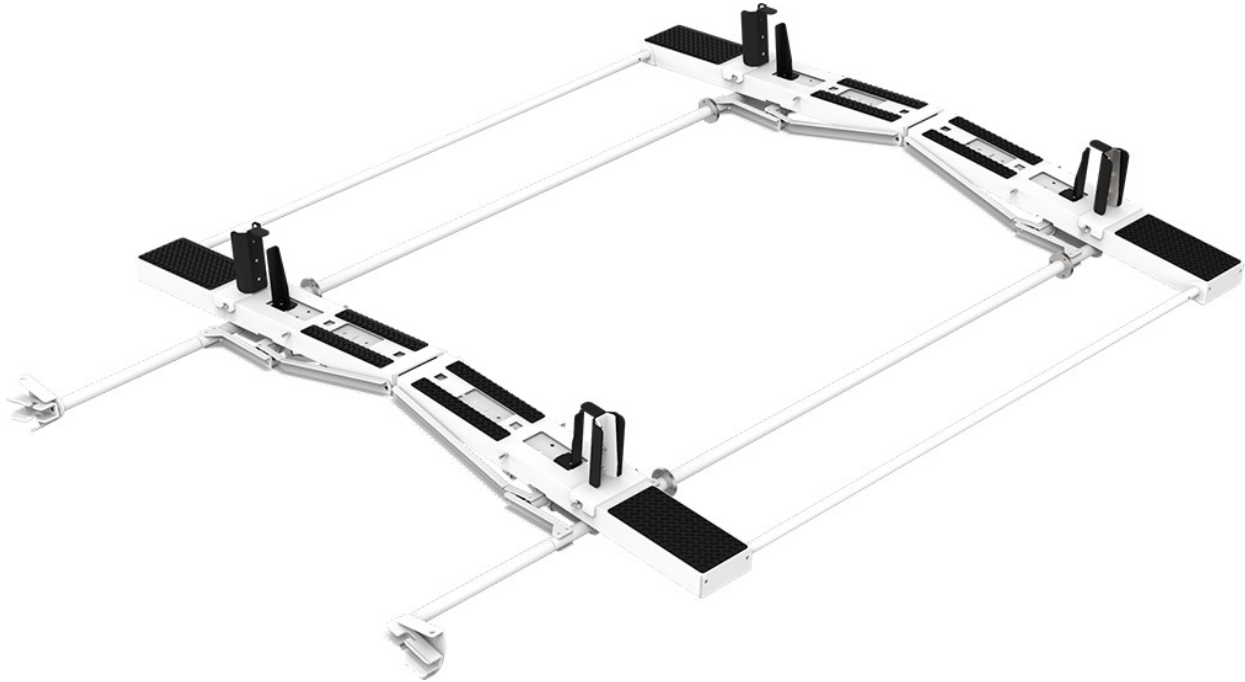

DROP DOWN LADDER RACK KIT - DOUBLE - TRANSIT HR

Part # : 4THSDD

Drop Down Ladder Rack Kit - Double - Transit High Roof

Includes:

- Rack bows
- Passenger side drop down mechanism
- Drivers side drop down mechanism
- Mount Kit

Features:

- Adjustable clamps firmly secure ladder to rack
- Quick & easy to assemble and install
- Rung grips are adjustable to secure extension ladders of all sizes.
- Rugged crossbows are low over van roof to reduce overall vehicle height and to facilitate loading and unloading.
- Zinc epoxy primed for superior rust resistance.
- Chip resistant powder coat finish.
- Holman Warranty

Vehicle Fit:

Ford Transit High Roof

PACKAGE INCLUDES

ITEM	DESCRIPTION	QTY
4099H-2	Drop Down Ladder Rack - Mid/High Roof Transit, High Roof NV, ProMaster & Sprinter (Box 2 of 2)	1
40913	Drop Down Ladder Racks Driver Side Mechanism - High Roof Vans (Add to 4099H or 47993)	1
4099H-1	Drop Down Ladder Rack - Mid/High Roof Transit, High Roof NV, ProMaster & Sprinter (Box 1 of 2)	1
409TD	Mount Kit - Transit Drop Down Ladder Racks	1