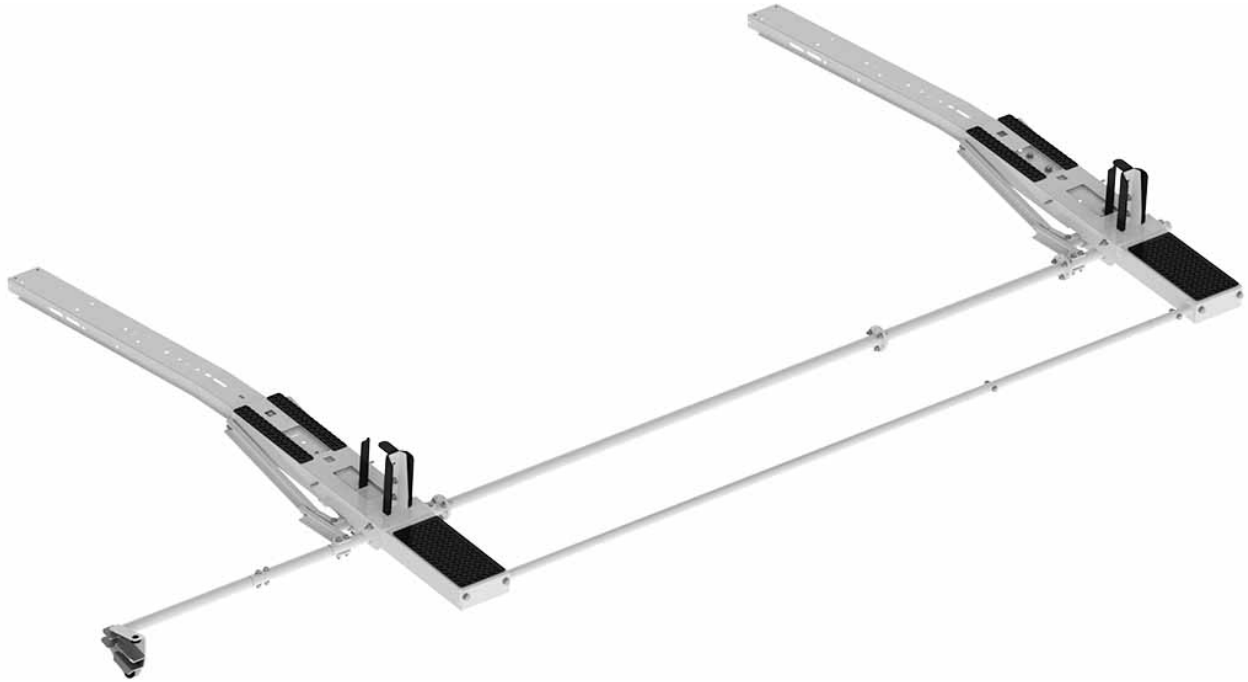

DROP DOWN LADDER RACK KIT - SINGLE - TRANSIT HR

Part # : 4THS0D

Drop Down Ladder Rack Kit - Single - Transit High Roof

Includes:

- Rack bows
- Passenger side drop down mechanism
- Mount Kit

Features:

- Adjustable clamps firmly secure ladder to rack
- Quick & easy to assemble and install
- Rung grips are adjustable to secure extension ladders of all sizes.
- Rugged crossbows are low over van roof to reduce overall vehicle height and to facilitate loading and unloading.
- Zinc epoxy primed for superior rust resistance.
- Chip resistant powder coat finish.
- Holman Warranty

Vehicle Fit:

Ford Transit High Roof

PACKAGE INCLUDES

| ITEM | DESCRIPTION | QTY |
|---------|---|-----|
| 4099H-2 | Drop Down Ladder Rack - Mid/High Roof Transit, High Roof NV, ProMaster & Sprinter (Box 2 of 2) | 1 |
| 4099H-1 | Drop Down Ladder Rack - Mid/High Roof Transit, High Roof NV, ProMaster & Sprinter (Box 1 of 2) | 1 |
| 409TD | Mount Kit - Transit Drop Down Ladder Racks | 1 |