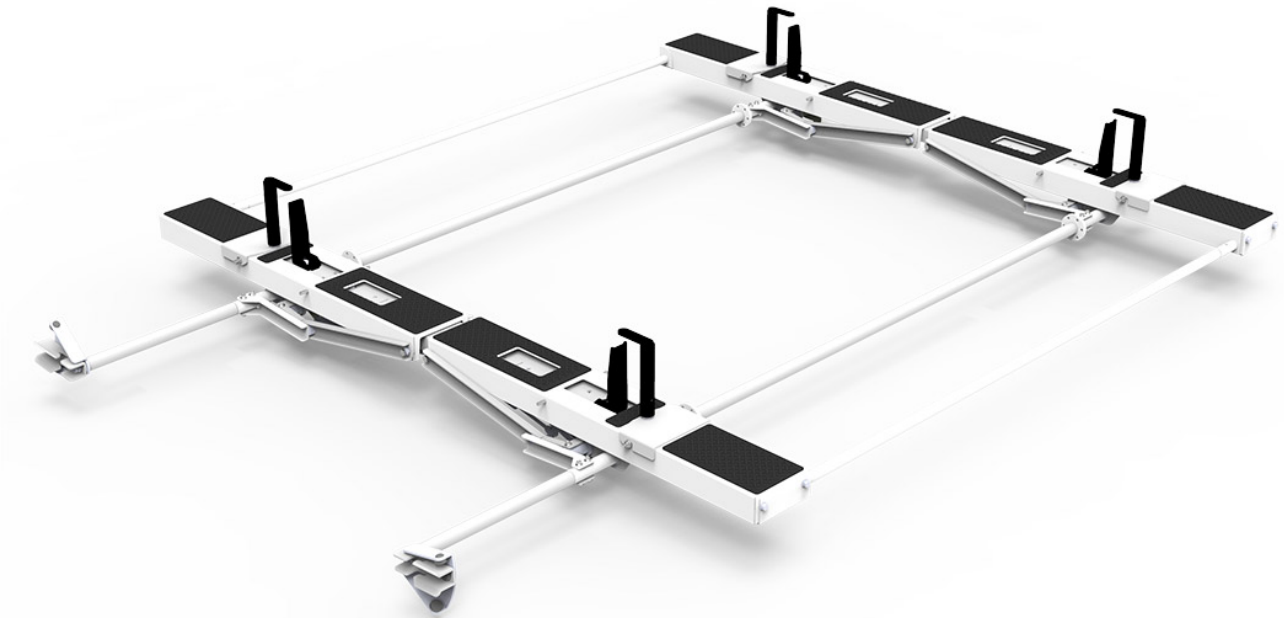

DROP DOWN HD ALUMINUM LADDER RACK KIT - DOUBLE - TRANSIT HR

Part # : 4THADD

Drop Down Ladder Rack Kit - Double - Transit High Roof

Includes:

- Rack bows
- Passenger side drop down mechanism
- Drivers side drop down mechanism
- Mount Kit

Â

Features:

- Quick & Easy to Assemble and Install
- Rust free heavy duty aluminum
- Adjustable Clamps firmly secure ladder to rack
- Rung grips are adjustable to secure extension ladders of all sizes.
- Rugged crossbows are low over van roof to reduce overall vehicle height and to facilitate loading and unloading.
- Chip resistant white powder coat finish.
- Holman Warranty

Vehicle Fit:

Ford Transit High Roof

PACKAGE INCLUDES

ITEM	DESCRIPTION	QTY
4A95H-2	Double Drop Down HD Aluminum Ladder Rack, High Roof, Box 2 of 2 (NOT SOLD INDIVIDUALLY)	1
409TD	Mount Kit - Transit Drop Down Ladder Racks	1
4A95H-1	Double Drop Down HD Aluminum Ladder Rack, High Roof, Box 1 of 2 (NOT SOLD INDIVIDUALLY)	1