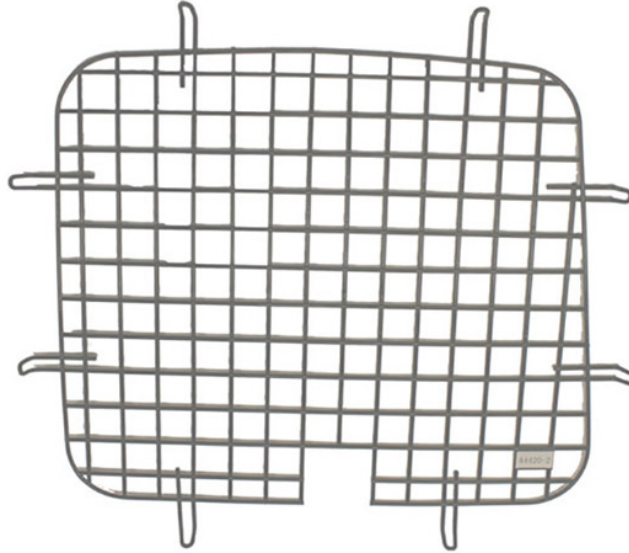

WINDOW SCREEN - SLIDING DOOR - 2015+ TRANSIT MID/HIGH ROOF

Part # : 4075T

Image is approximation of actual screen.

Window Screen - Side Door - 2015+ Ford Transit Mid/High Roof

Security window screens add another layer of security to protect your valuables. Window screens are coated with a gray powder coat finish. These window screens are easy to assemble and come with all the hardware needed to install them.

Features:

- Strong 7 gauge wire frame and grid
- Powder coated no-glare matte gray
- Steel construction
- Holman Warranty

Vehicle Fit:

Ford Transit Mid/High Roof

****Screens will only work on fixed windows, application will not work on windows that open from inside****