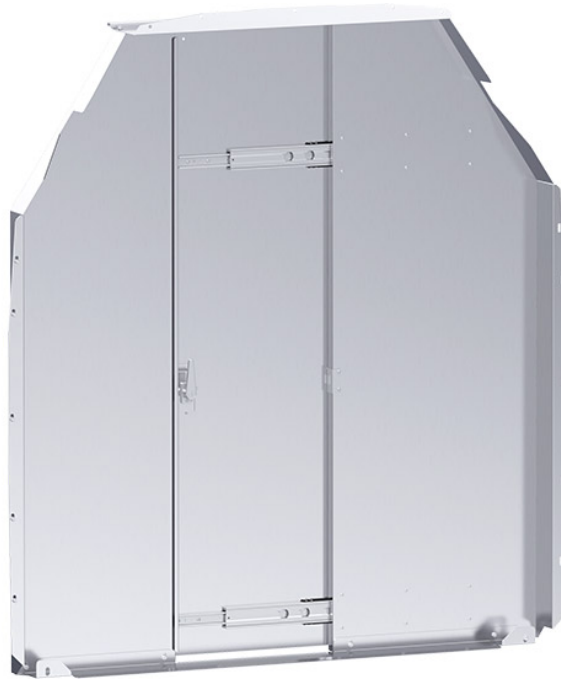

PARTITION - ALUMINUM SLIDING DOOR - TRANSIT HIGH ROOF (NO WING KIT REQUIRED)

Part # : 40601TH

Aluminum Sliding Door Partition

for Transit High Roof, includes wing kit

Holman aluminum sliding partitions are perfect for parcel delivery applications or anywhere you need to regularly pass through the partition. Made of unfinished aluminum they are lightweight and take little effort to slide. Latches are lockable as well for extra security.

The product includes plus nuts required for installation. Consider purchasing our Plus Nut Tool (#P9902) if you don't already have a plus nut installation tool.

Features:

- Tall doors maximize height available for pass-through.
- Doors slide sideways to maximize available space in cargo area.
- Lightweight aluminum is strong, light, with a professional appearance.
- Holman Warranty

Vehicle Fit:

- Ford Transit High Roof