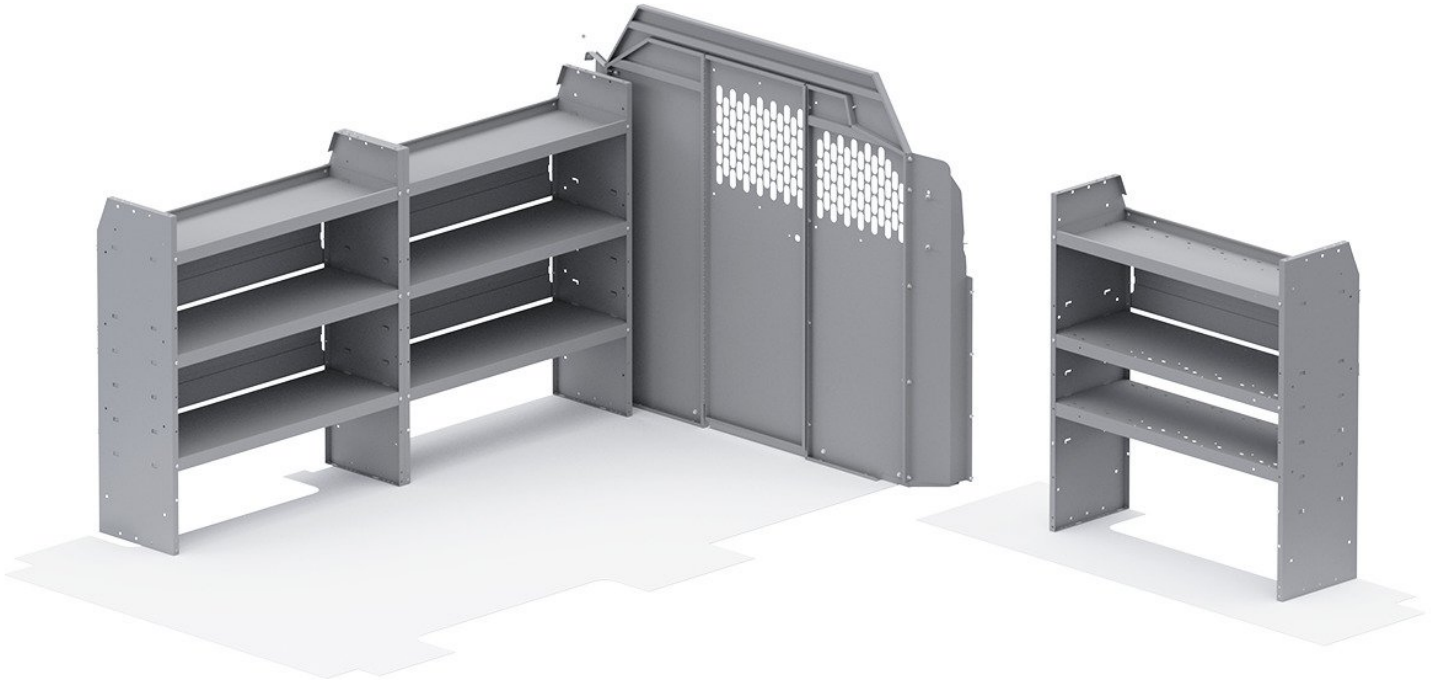

QUICK PACKAGE GO - TRANSIT 130" WB LOW ROOF

Part # : FFG-TRL

CUSTOMIZE TO THE WAY YOU WORK

BUILT TO WORK LIKE YOU DO

Holman Van Interior Packages take the guess work out of where to begin uplifting your cargo van. With our strong easily adjustable shelving, partitions and accessories, our van packages have everything you need to put your van to work. Our professional designers and product engineers have created customized van packages for specific service categories to help you easily outfit a van based on input from experienced industry tradesmen.

- **Strong** - Holman shelves are built to last using the strongest steel and aluminum available.
- **Customizable** - Build and configure your interior your way. With options and accessories, your van will work how you want it to work.
- **Organized** - Nothing is more frustrating than not being able to find what you need. Our interior organizers will keep everything in it's place. Securely.
- **Guaranteed** - Holman Warranty

PACKAGE INCLUDES

ITEM	DESCRIPTION	QTY
40640	Partition - Perforated - Transit & NV Low Roof, GM, Metris	1
40649TL	Partition Wing Kit - Transit Low Roof	1
48420	Shelf Unit - 42" W x 46" H x 14" D	3