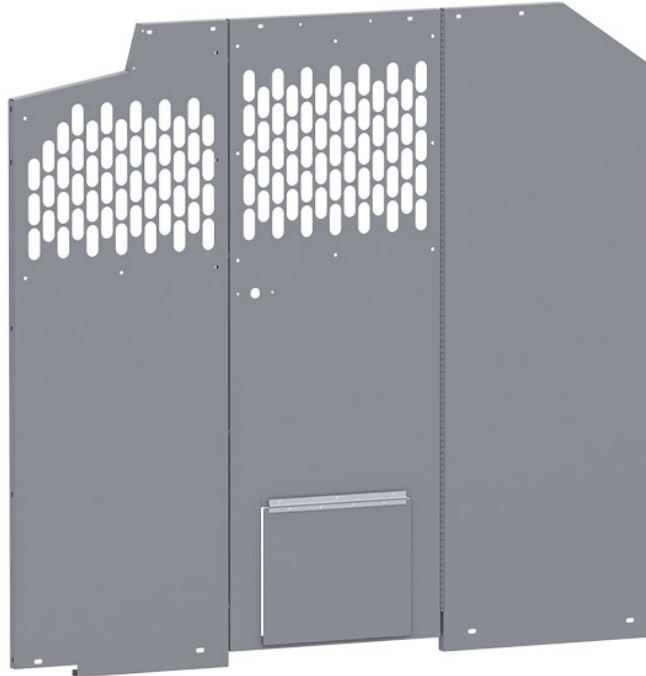

PARTITION - DOG DOOR - TRANSIT & NV LOW ROOF, GM, METRIS

Part # : 40645

Dog Door Partition

This dog door partition provides security for the cargo area while allowing longer items to be stored in the cargo area. Requires wing kit (see related products below for wing kit options).

Features:

- New dog door partitions allow for longer items to be stored in the cargo area by adding a magnetically secured flap in the partition. Dog door is 13.5" W x 10" H.
- 18 gauge steel, hemmed and embossed to provide extra strength, security and reduce noise.
- Corner contoured to prevent reaching in from the cab to unlock side door.
- Optional tight compression center panel door latch handle and lock kit (#40620)
- Quick and easy installation.
- Matte powder coating minimizes glare and resists scratches and chipping.
- Multiple partition attachment points and rubber cushioned door frame prevents noise.
- Holman Warranty

Compatible Items:

- 40649TL – Transit Low Roof Partition Wing Kit
- 406GM – GM Partition Wing Kit
- 4064M – Metris Partition Wing Kit
- 40644 – Poly-Carbonate Partition Perforation Coverings

- 40620 – Door Latch Handle and Lock Kit
- 406NL - Partition Wing Kit - NV Low Roof

Vehicle Fit:

Ford Transit Low Roof
Mercedes Metris

Chevy Express / GMC Savana
Nissan NV Low Roof