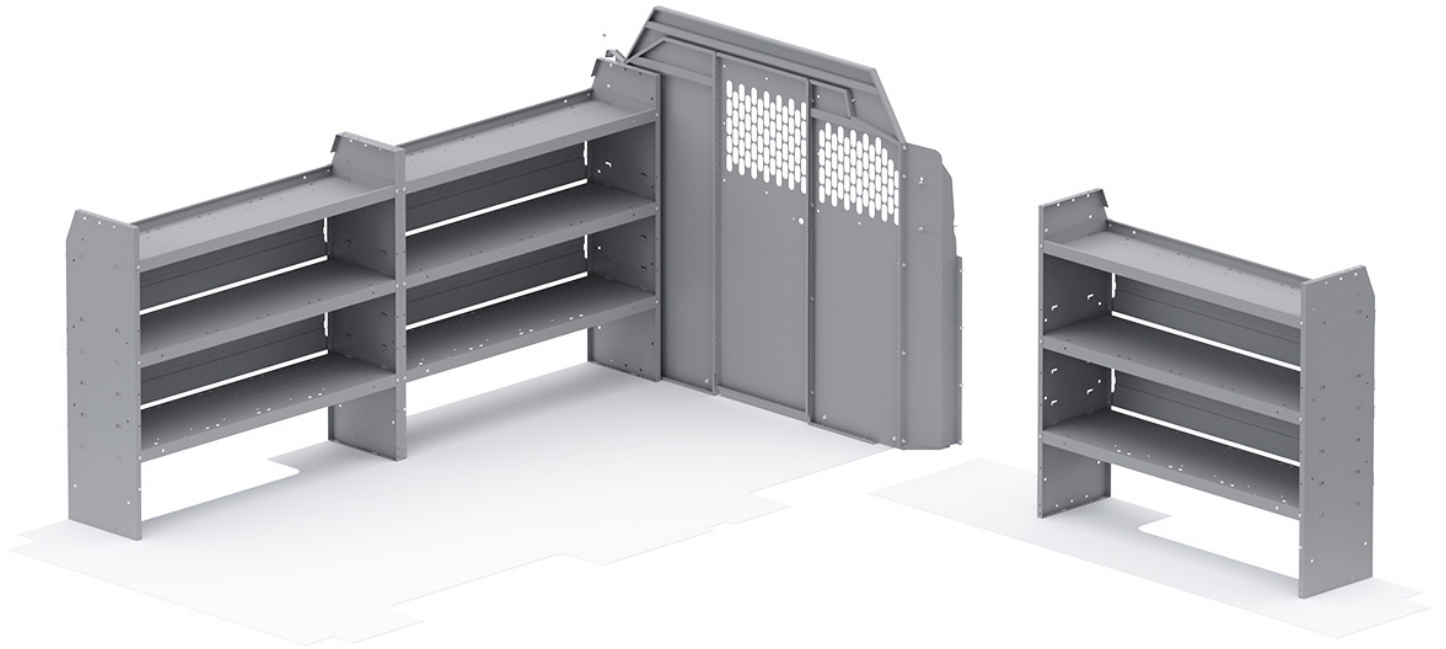

QUICK PACKAGE GO - TRANSIT 148" WB LOW ROOF

Part # : FFG-TLL

CUSTOMIZE TO THE WAY YOU WORK

BUILT TO WORK LIKE YOU DO

Holman Van Interior Packages take the guess work out of where to begin uplifting your cargo van. With our strong easily adjustable shelving, partitions and accessories, our van packages have everything you need to put your van to work. Our professional designers and product engineers have created customized van packages for specific service categories to help you easily outfit a van based on input from experienced industry tradesmen.

- **Strong** - Holman shelves are built to last using the strongest steel and aluminum available.
- **Customizable** - Build and configure your interior your way. With options and accessories, your van will work how you want it to work.
- **Organized** - Nothing is more frustrating than not being able to find what you need. Our interior organizers will keep everything in it's place. Securely.
- **Guaranteed** - Holman Warranty

PACKAGE INCLUDES

ITEM	DESCRIPTION	QTY
40640	Partition - Perforated - Transit & NV Low Roof, GM, Metris	1
48520	Shelf Unit - 52" W x 46" H x 14" D	3
40649TL	Partition Wing Kit - Transit Low Roof	1