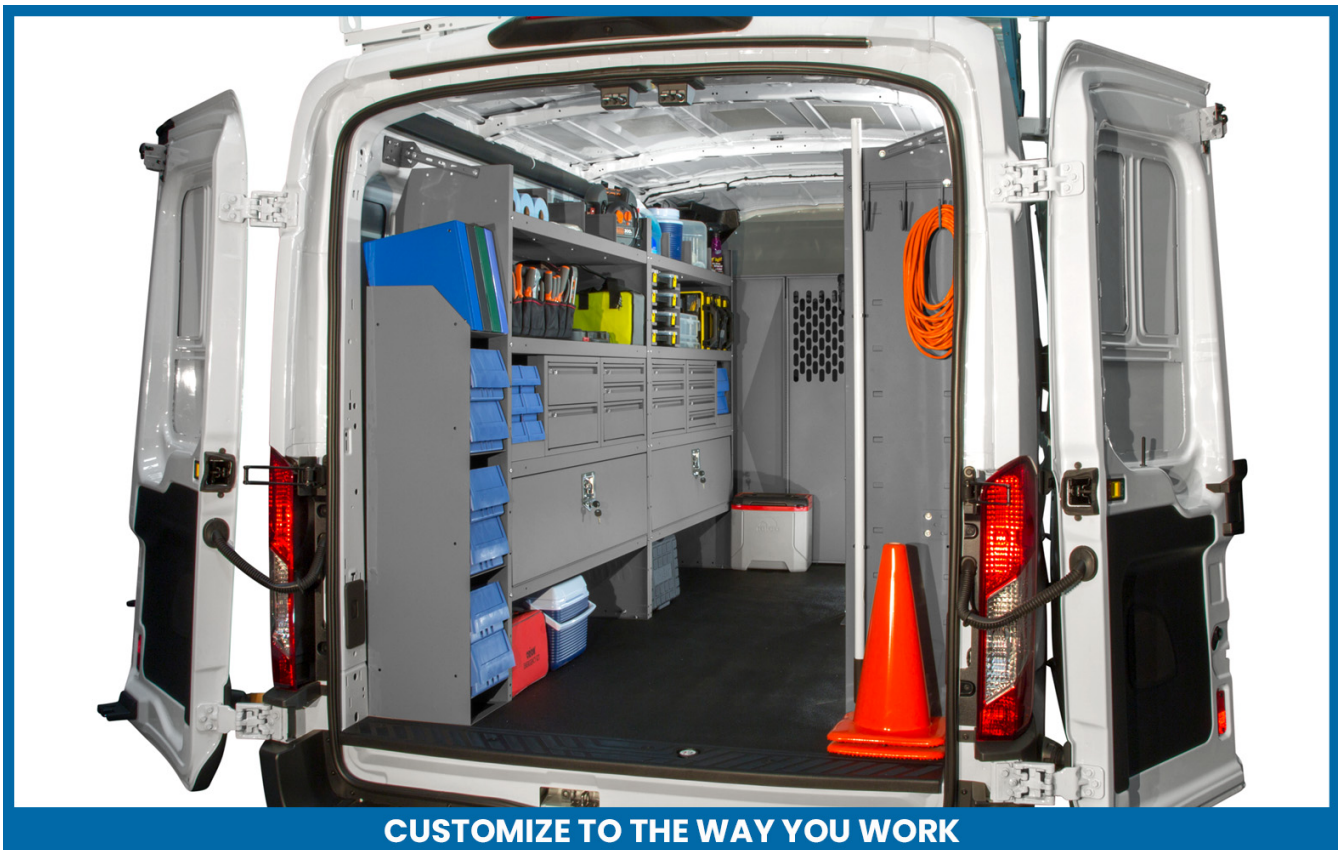

QUICK PACKAGE GO - METRIS 135" WB

Part # : FFG-MEL

CUSTOMIZE TO THE WAY YOU WORK

BUILT TO WORK LIKE YOU DO

Holman Van Interior Packages take the guess work out of where to begin uplifting your cargo van. With our strong easily adjustable shelving, partitions and accessories, our van packages have everything you need to put your van to work. Our professional designers and product engineers have created customized van packages for specific service categories to help you easily outfit a van based on input from experienced industry tradesmen.

- **Strong** - Holman shelves are built to last using the strongest steel and aluminum available.
- **Customizable** - Build and configure your interior your way. With options and accessories, your van will work how you want it to work.
- **Organized** - Nothing is more frustrating than not being able to find what you need. Our interior organizers will keep everything in it's place. Securely.
- **Guaranteed** - Holman Warranty

PACKAGE INCLUDES

ITEM	DESCRIPTION	QTY
48320	Shelf Unit - 32" W x 46" H x 14" D	1
48520	Shelf Unit - 52" W x 46" H x 14" D	2
40640	Partition - Perforated - Transit & NV Low Roof, GM, Metris	1
4064M	Partition Wing Kit - Metris	1