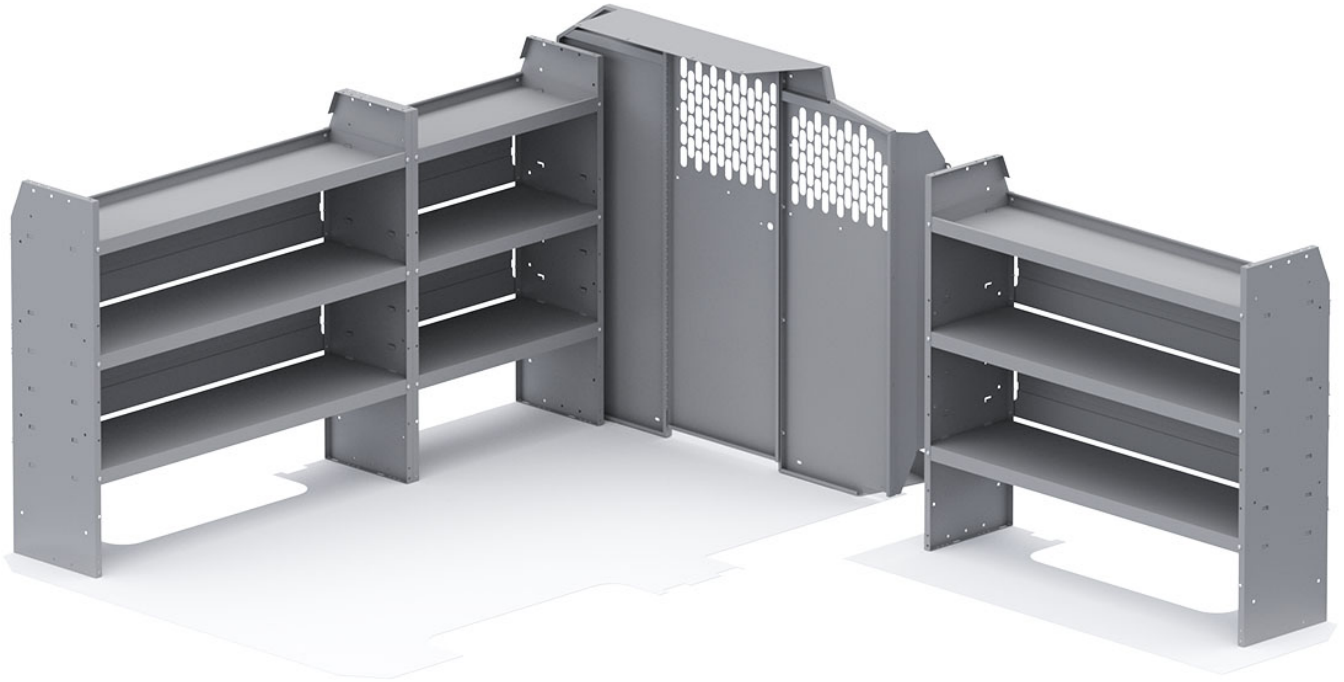

QUICK PACKAGE GO - METRIS 135" WB

Part # : FFG-MEL

CUSTOMIZE TO THE WAY YOU WORK

BUILT TO WORK LIKE YOU DO

Holman Van Interior Packages take the guess work out of where to begin uplifting your cargo van. With our strong easily adjustable shelving, partitions and accessories, our van packages have everything you need to put your van to work. Our professional designers and product engineers have created customized van packages for specific service categories to help you easily outfit a van based on input from experienced industry tradesmen.

- **Strong** - Holman shelves are built to last using the strongest steel and aluminum available.
- **Customizable** - Build and configure your interior your way. With options and accessories, your van will work how you want it to work.
- **Organized** - Nothing is more frustrating than not being able to find what you need. Our interior organizers will keep everything in it's place. Securely.
- **Guaranteed** - Holman Warranty

PACKAGE INCLUDES

ITEM	DESCRIPTION	QTY
48320	Shelf Unit - 32" W x 46" H x 14" D	1
48520	Shelf Unit - 52" W x 46" H x 14" D	2
40640	Partition - Perforated - Transit & NV Low Roof, GM, Metris	1
4064M	Partition Wing Kit - Metris	1