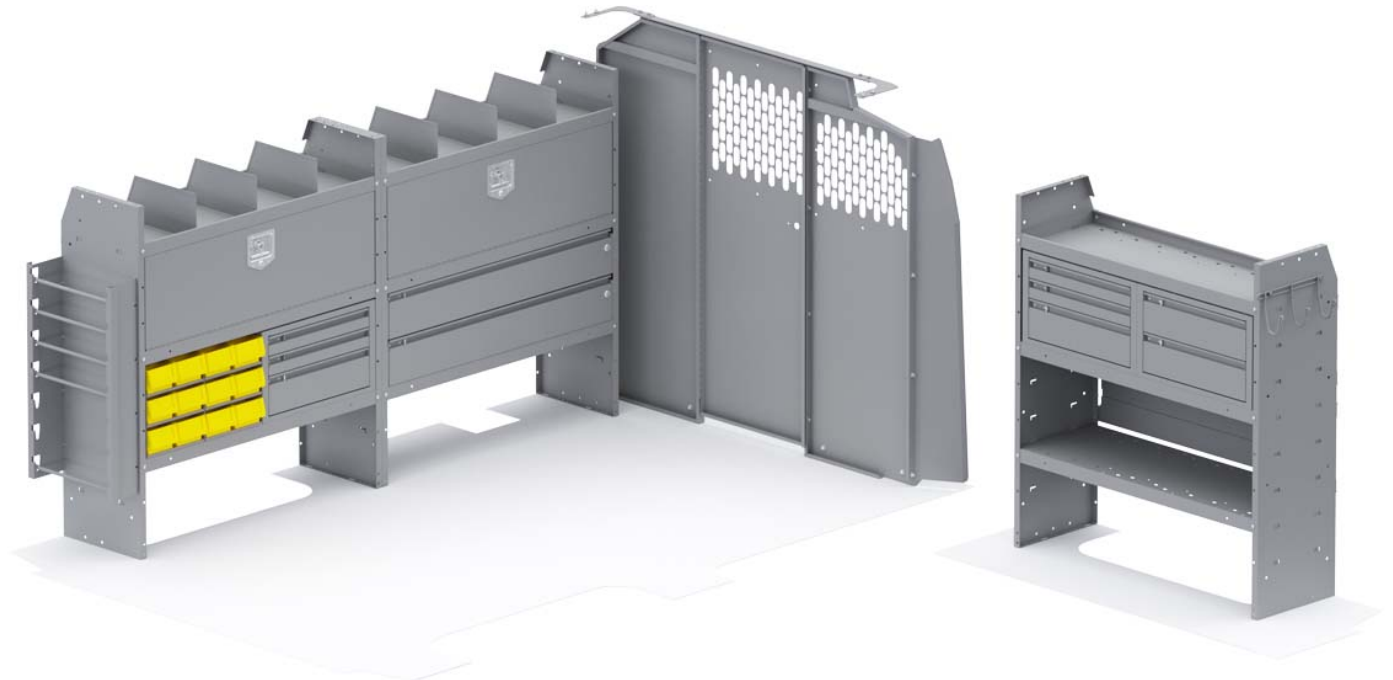

Holman

ELECTRICAL CONTRACTOR VAN PACKAGE - GM 135" WHEELBASE

Part # : 53GMS

CUSTOMIZE TO THE WAY YOU WORK

BUILT TO WORK LIKE YOU DO

Holman Van Interior Packages take the guess work out of where to begin uplifting your cargo van. With our strong easily adjustable shelving, partitions and accessories, our van packages have everything you need to put your van to work. Our professional designers and product engineers have created customized van packages for specific service categories to help you easily outfit a van based on input from experienced industry tradesmen.

- **Strong** - Holman shelves are built to last using the strongest steel and aluminum available.
- **Customizable** - Build and configure your interior your way. With options and accessories, your van will work how you want it to work.
- **Organized** - Nothing is more frustrating than not being able to find what you need. Our interior organizers will keep everything in it's place. Securely.
- **Guaranteed** - Holman Warranty

PACKAGE INCLUDES

ITEM	DESCRIPTION	QTY
40640	Partition - Perforated - Transit & NV Low Roof, GM, Metris	1
48420	Shelf Unit - 42" W x 46" H x 14" D	3
40010	Shelf Door Kit 42" W	2
40070	Drawer Cabinet - 2 Drawers	1
40080	Drawer Cabinet - 3 Drawers	2
40230	Wire Reel Holder - 5 Spindle	1
40060	Hook - 3 Prong "J"	1
40030	Shelf Dividers 6" Tall (Set of 6)	1
406GM	Partition Wing Kit - GM	1
48142	Drawer - Locking Shelf Drawer 42" W	2
40341	Small Parts Bins (40331) In Steel Shelf Cabinet - 6 Bins	2