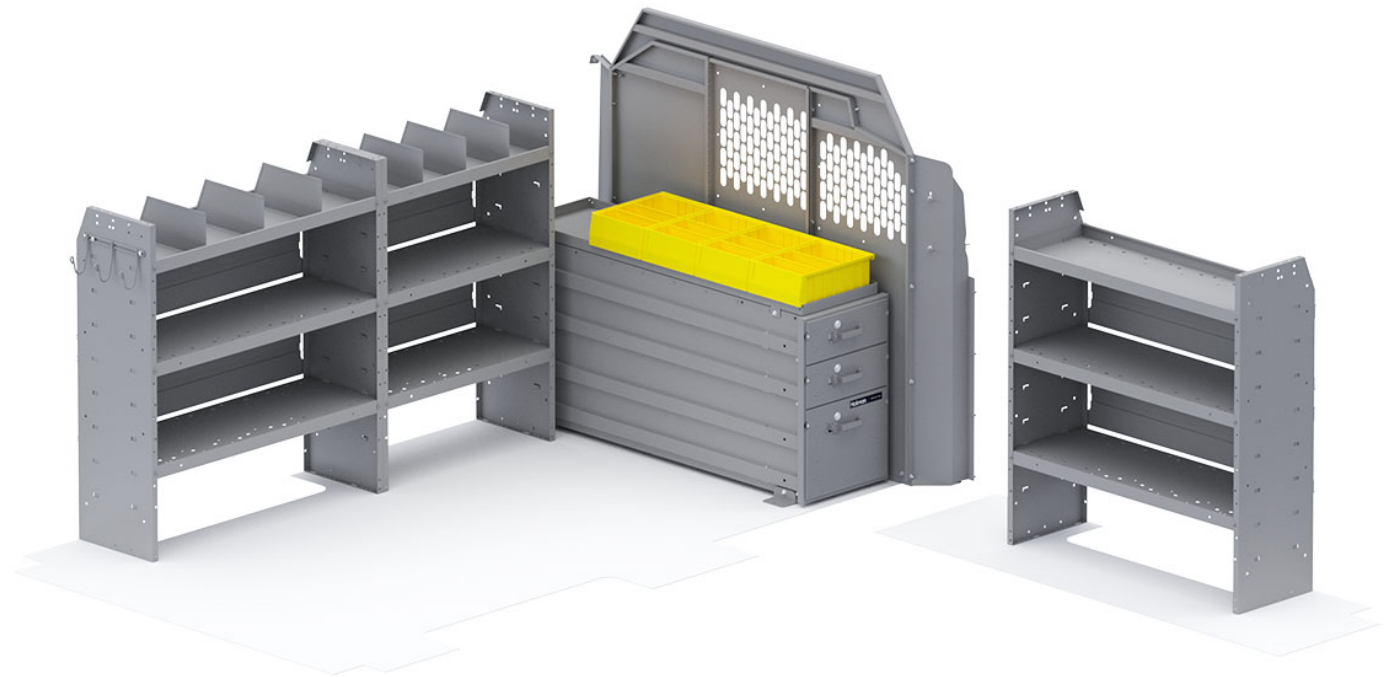

HEAVY DUTY DRAWERS VAN PACKAGE - TRANSIT LOW ROOF 130" WHEELBASE

Part # : 52TRL

CUSTOMIZE TO THE WAY YOU WORK

BUILT TO WORK LIKE YOU DO

Holman Van Interior Packages take the guess work out of where to begin uplifting your cargo van. With our strong easily adjustable shelving, partitions and accessories, our van packages have everything you need to put your van to work. Our professional designers and product engineers have created customized van packages for specific service categories to help you easily outfit a van based on input from experienced industry tradesmen.

- **Strong** - Holman shelves are built to last using the strongest steel and aluminum available.
- **Customizable** - Build and configure your interior your way. With options and accessories, your van will work how you want it to work.
- **Organized** - Nothing is more frustrating than not being able to find what you need. Our interior organizers will keep everything in it's place. Securely.
- **Guaranteed** - Holman Warranty

PACKAGE INCLUDES

ITEM	DESCRIPTION	QTY
40640	Partition - Perforated - Transit & NV Low Roof, GM, Metris	1
40060	Hook - 3 Prong "J"	1
40030	Shelf Dividers 6" Tall (Set of 6)	1
40250	Drawer Unit - Long Heavy-Duty - 3 Drawers	1
40311	Small Parts Shelf Bin - 10" W Plastic	4
48320	Shelf Unit - 32" W x 46" H x 14" D	1
48420	Shelf Unit - 42" W x 46" H x 14" D	2
40649TL	Partition Wing Kit - Transit Low Roof	1