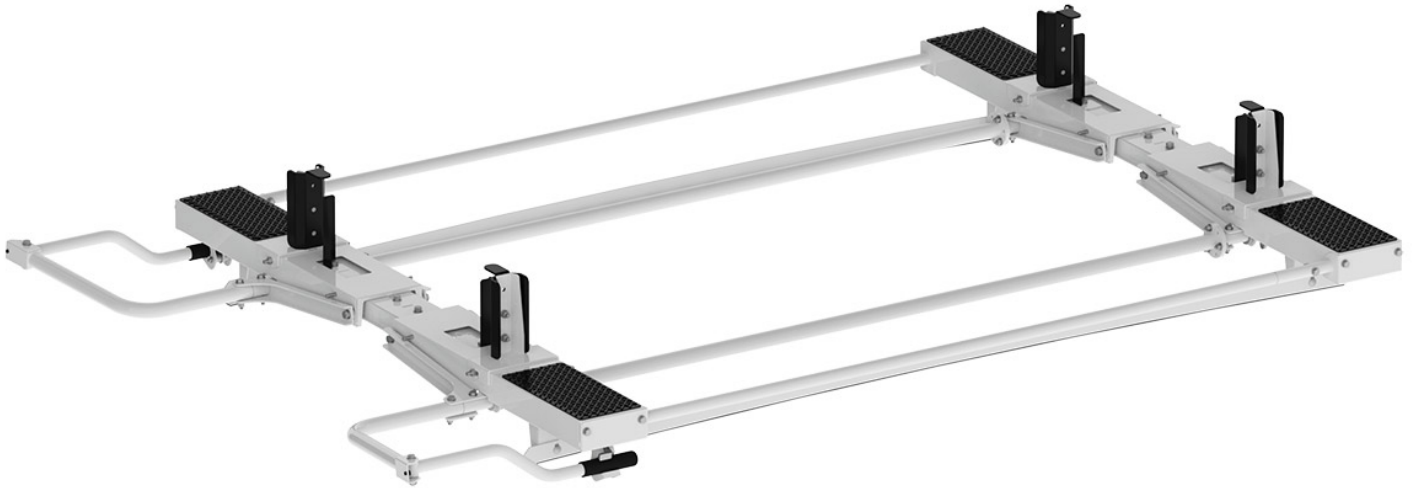

DROP DOWN LADDER RACK KIT - DOUBLE - TRANSIT CONNECT

Part # : 4TCSDD

Drop Down Ladder Rack Kit - Double - Transit Connect

Includes:

- Rack bows
- Passenger side drop down mechanism
- Drivers side drop down mechanism
- Mount Kit

Features:

- Adjustable clamps firmly secure ladder to rack
- Quick & easy to assemble and install
- Rung grips are adjustable to secure extension ladders of all sizes.
- Rugged crossbows are low over van roof to reduce overall vehicle height and to facilitate loading and unloading.
- Zinc epoxy primed for superior rust resistance.
- Chip resistant powder coat finish.
- Holman Warranty

Vehicle Fit:

Ford Transit Connect

PACKAGE INCLUDES

ITEM	DESCRIPTION	QTY
40943	Drop Down Ladder Racks Driver Side Mechanism - Compact Vans (Add to 40933)	1
40933	Drop Down Ladder Rack - Single - Compact Vans	1