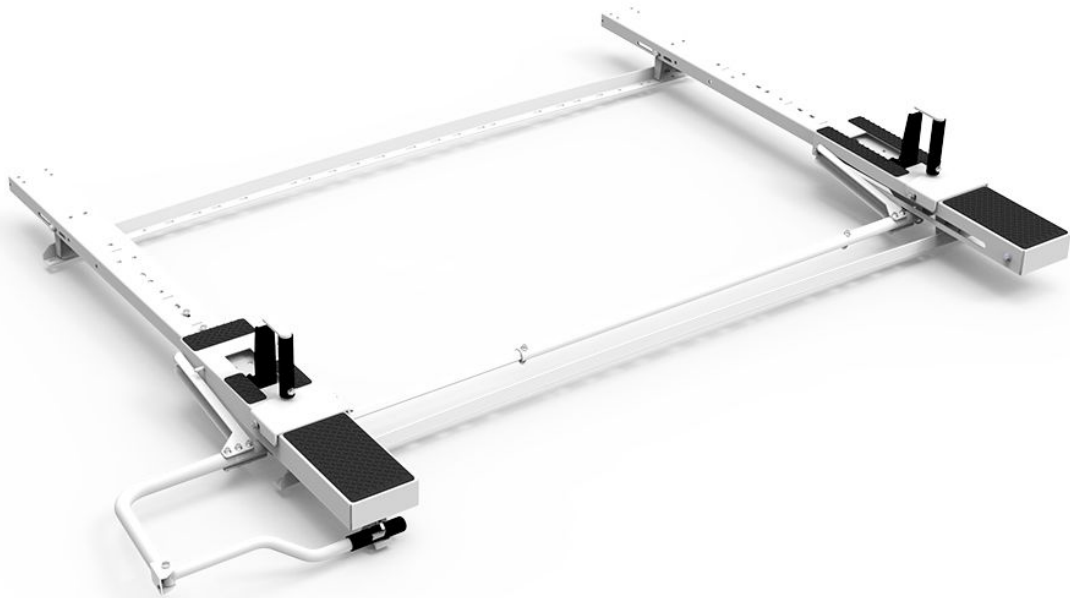

DROP DOWN LADDER RACK KIT - SINGLE - TRANSIT CONNECT

Part # : 4TCS0D

Drop Down Ladder Rack Kit - Single - Transit Connect

Includes:

- Rack bows
- Passenger side drop down mechanism
- Mount Kit

Features:

- Adjustable clamps firmly secure ladder to rack
- Quick & easy to assemble and install
- Rung grips are adjustable to secure extension ladders of all sizes.
- Rugged crossbows are low over van roof to reduce overall vehicle height and to facilitate loading and unloading.
- Zinc epoxy primed for superior rust resistance.
- Chip resistant powder coat finish.
- Holman Warranty

Vehicle Fit:

Ford Transit Connect

PACKAGE INCLUDES

ITEM	DESCRIPTION	QTY
40933	Drop Down Ladder Rack - Single - Compact Vans	1