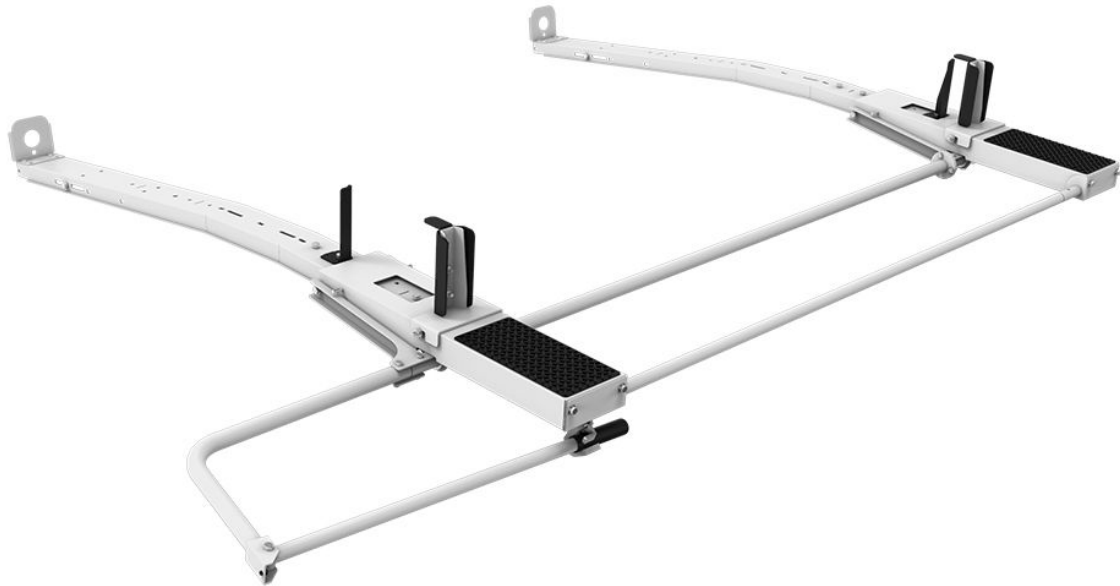

## DROP DOWN LADDER RACK KIT - SINGLE - NV

---

Part # : 4NLS0D

### Includes:

- Rack bows
- Passenger side drop down mechanism
- Mount Kit

### Features:

- Adjustable clamps firmly secure ladder to rack
- Quick & easy to assemble and install
- Rung grips are adjustable to secure extension ladders of all sizes.
- Rugged crossbows are low over van roof to reduce overall vehicle height and to facilitate loading and unloading.
- Zinc epoxy primed for superior rust resistance.
- Chip resistant powder coat finish.
- Holman Warranty

### Vehicle Fit:

Nissan NV Standard Roof

**PACKAGE INCLUDES**

<b>ITEM</b>	<b>DESCRIPTION</b>	<b>QTY</b>
4092L	Drop Down Ladder Rack - Single - Low Roof Transit & NV, Metris, GM	1
409ND	Mount Kit - NV Drop Down Ladder Racks	1