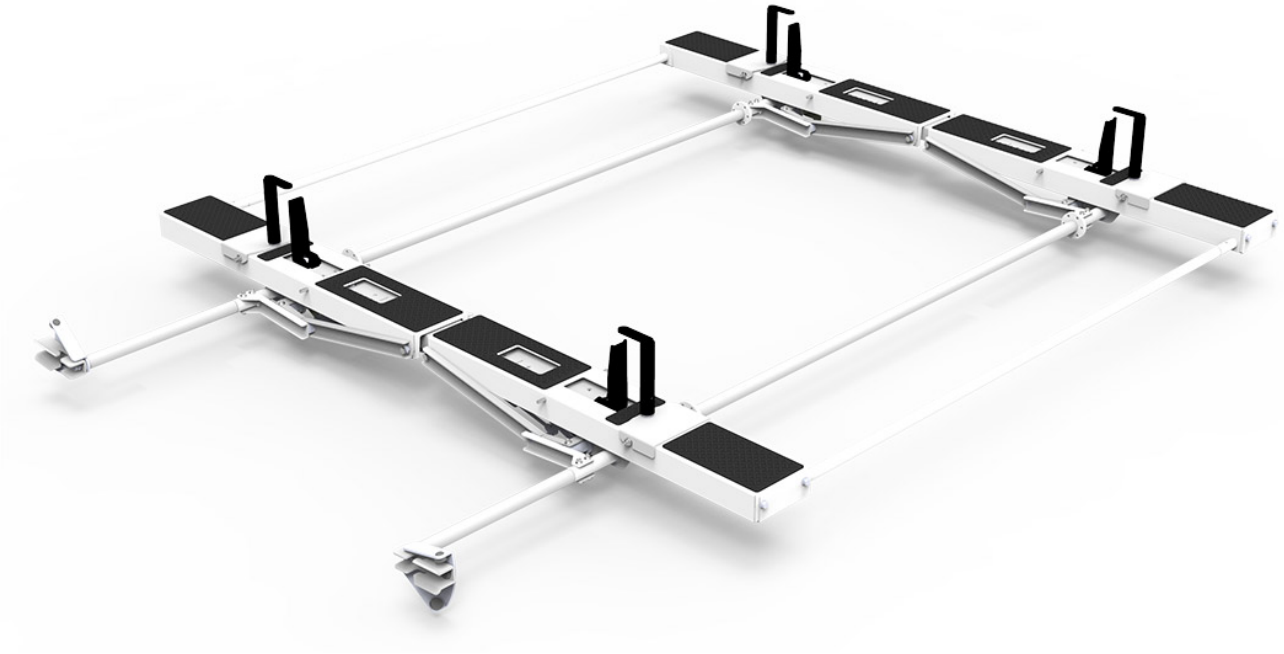

DROP DOWN HD ALUMINUM LADDER RACK KIT - DOUBLE - NV HR

Part # : 4NHADD

Drop Down Ladder Rack Kit - Double - NV High Roof

Includes:

- Rack bows
- Passenger side drop down mechanism
- Drivers side drop down mechanism
- Mount Kit

Â

Features:

- Quick & Easy to Assemble and Install
- Rust free heavy duty aluminum
- Adjustable Clamps firmly secure ladder to rack
- Rung grips are adjustable to secure extension ladders of all sizes.
- Rugged crossbows are low over van roof to reduce overall vehicle height and to facilitate loading and unloading.
- Chip resistant white powder coat finish.
- Holman Warranty

Vehicle Fit:

Nissan NV High Roof

PACKAGE INCLUDES

ITEM	DESCRIPTION	QTY
4A95H-2	Double Drop Down HD Aluminum Ladder Rack, High Roof, Box 2 of 2 (NOT SOLD INDIVIDUALLY)	1
409ND	Mount Kit - NV Drop Down Ladder Racks	1
4A95H-1	Double Drop Down HD Aluminum Ladder Rack, High Roof, Box 1 of 2 (NOT SOLD INDIVIDUALLY)	1