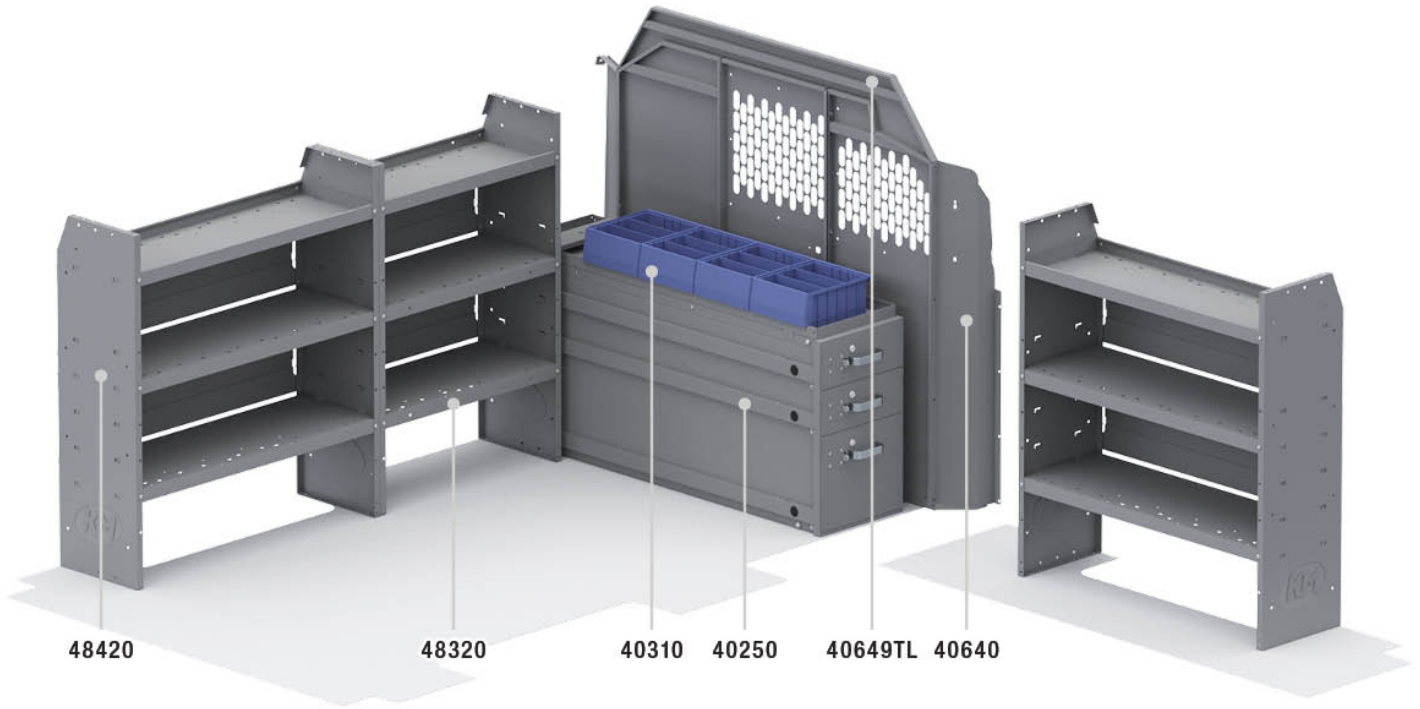

EZ ALL TRADES 46" H SHELVES - TRANSIT 130" WB LOW ROOF

Part # : 49TRL

CUSTOMIZE TO THE WAY YOU WORK

BUILT TO WORK LIKE YOU DO

Holman Van Interior Packages take the guess work out of where to begin uplifting your cargo van. With our strong easily adjustable shelving, partitions and accessories, our van packages have everything you need to put your van to work. Our professional designers and product engineers have created customized van packages for specific service categories to help you easily outfit a van based on input from experienced industry tradesmen.

- **Strong** - Holman shelves are built to last using the strongest steel and aluminum available.
- **Customizable** - Build and configure your interior your way. With options and accessories, your van will work how you want it to work.
- **Organized** - Nothing is more frustrating than not being able to find what you need. Our interior organizers will keep everything in it's place. Securely.
- **Guaranteed** - Holman Warranty

PACKAGE INCLUDES

ITEM	DESCRIPTION	QTY
48420	Shelf Unit - 42" W x 46" H x 14" D	2
48320	Shelf Unit - 32" W x 46" H x 14" D	1
40640	Partition - Perforated - Transit & NV Low Roof, GM, Metris	1
40250	Drawer Unit - Long Heavy-Duty - 3 Drawers	1
40649TL	Partition Wing Kit - Transit Low Roof	1
40311	Small Parts Shelf Bin - 10" W Plastic	4