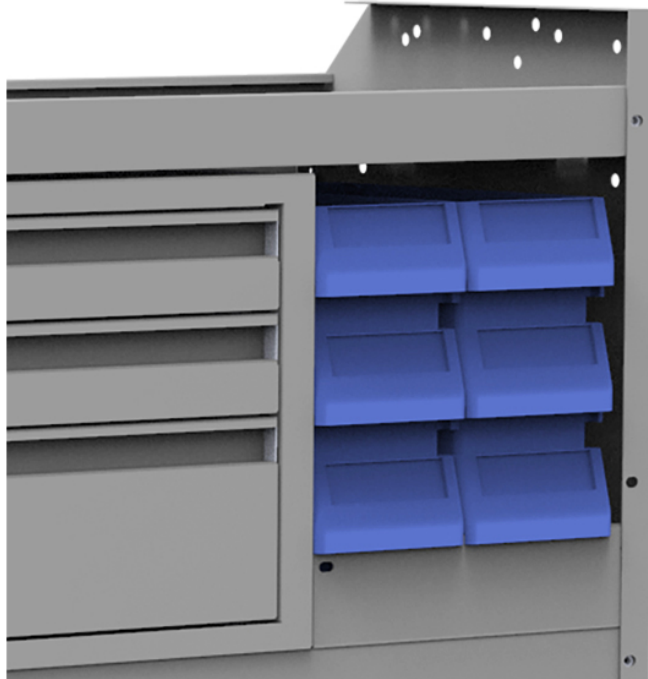

10" W PLASTIC SMALL PARTS BIN MODULE (6 - 5" W BINS) (DISCONTINUED, SUPERSEDED BY 40341)

Part # : 48250

10" W Plastic Small Parts Bin Module (6 bins)

10" Length Shelf Lip and 6 x Small Stackable Plastic Bin with Dividers.

Compatible Items

- #48190 - 10" L Shelf Lip
- #48210 - 10" W Plastic Bin Module
- #48524 - 52" W x 60" H x 14" D Shelf Unit
- #48520 - 52" W x 46" H x 14" D Shelf Unit