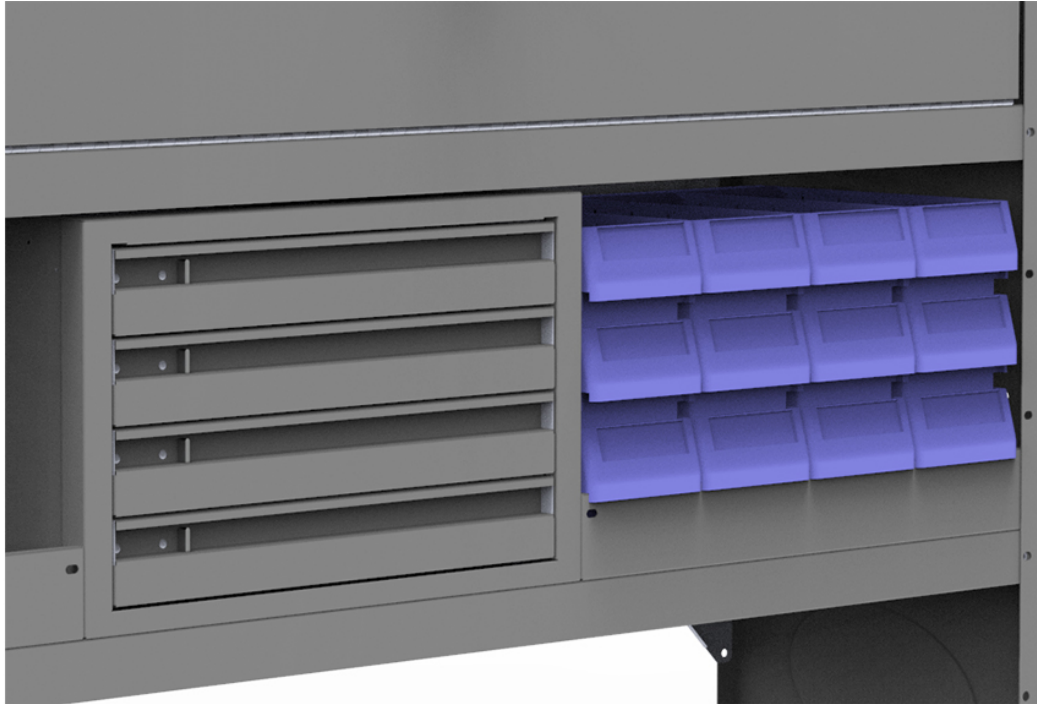

## 20" W PLASTIC SMALL PARTS BIN MODULE (12 - 5" W BINS) (DISCONTINUED, SUPERSEDED BY 40341)

---

Part # : 48240

## 20" W Plastic Small Parts Bin Module

*20 Length Shelf Lip and 12 x Small Stackable Plastic Bin with Dividers*

### Compatible Items

- #48200 - 20" W Plastic Bin Module
- #48180 - 20" L Shelf Lip
- #48424 - 42" W x 60" H x 14" D Shelf Unit
- #48420 - 42" W x 46" H x 14" D Shelf Unit