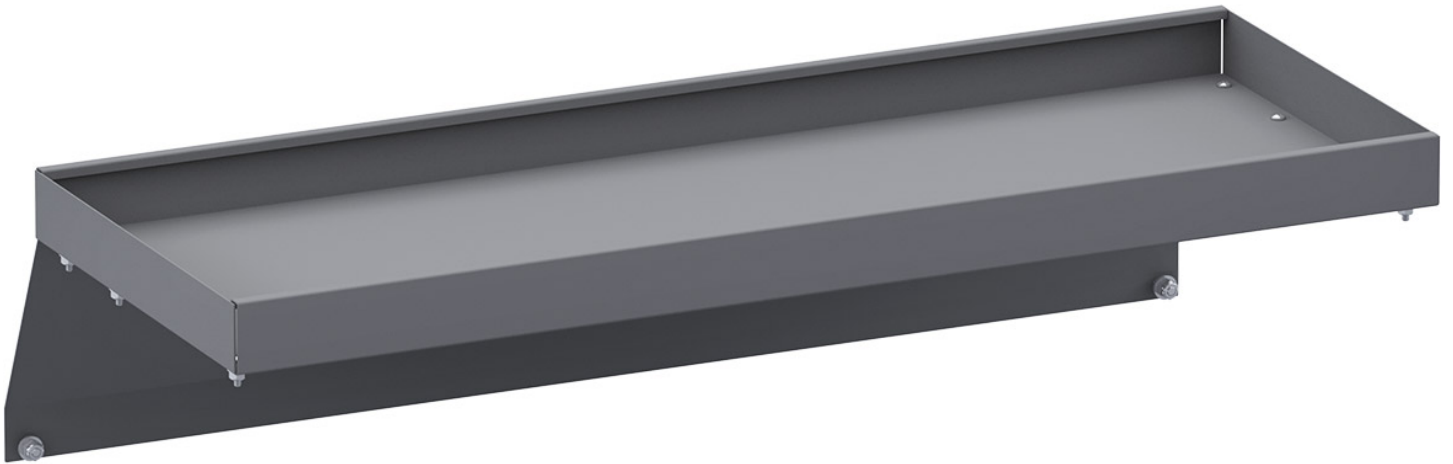

TOP SHELF 32" W FOR 48320 & 48324

Part # : 48171

Top Shelf 32" W for 48320 & 48324

Add a top shelf tray to your Holman shelving. Fits 32" Holman shelf units.

Compatible Items

- #48320 - SHELF UNIT - 32" W X 46" H X 14" D
- #48324 - SHELF UNIT - 32" W X 60" H X 14" D

SHELVING BUILT TO LAST

Strong, Quiet, Secure

With 16 gauge side panels and 18 gauge shelving, Holman shelves are built to take a beating. With a number of strength enhancing features, these shelves can withstand power tools, heavy parts and just about anything you can throw at them. Our folded steel shelf lip is the strongest in the industry.

With gusseted leg supports and weld-nut attachments, we are so confident that every shelf comes with a structural warranty. We've designed our backing plates to be rattle free keeping the inside of your van quiet. And our strong mounting hardware you are worry free from our shelves ever breaking free.

- **Stronger** - Gusseted end panels, weld-nut attachments and thicker 16-gauge side panels
- **Quieter** - Improved back panels reduce noise
- **More secure** - Stronger mount brackets and angle braces