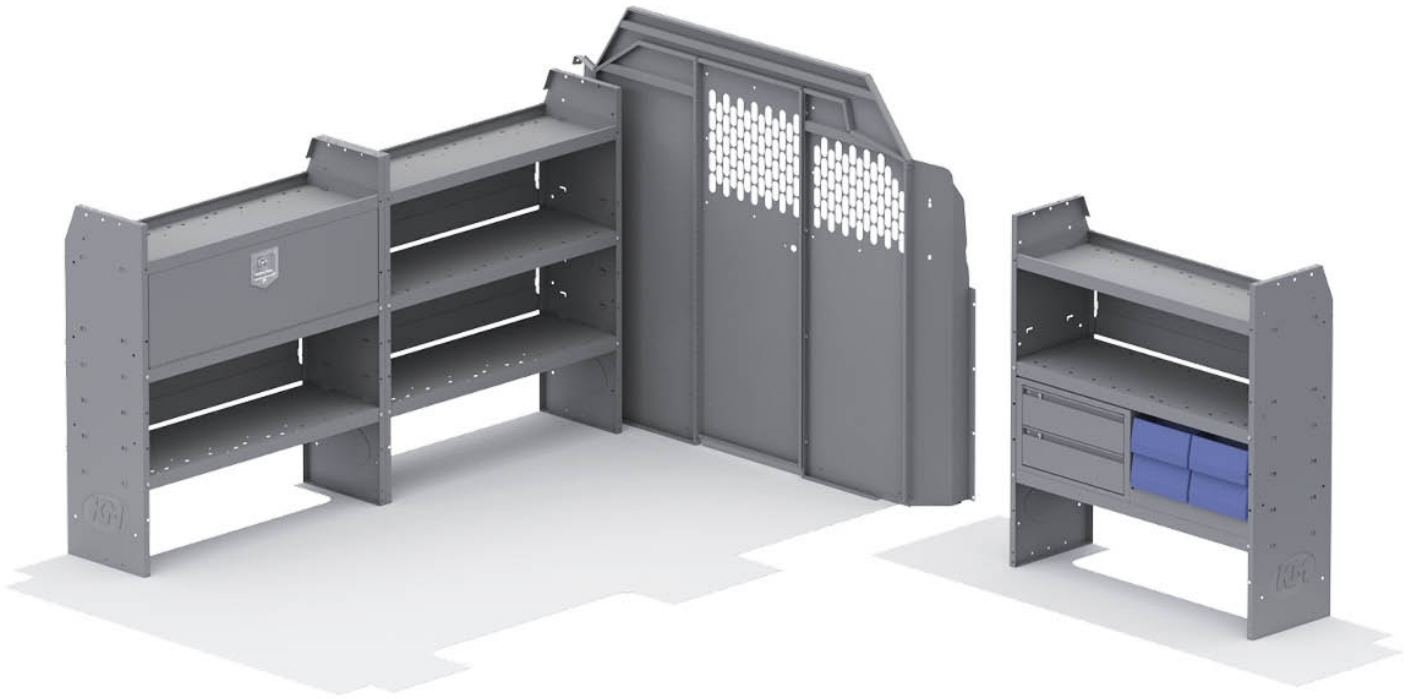

TRADESMAN SERVICE 46" H SHELVES - TRANSIT 130" WB LOW ROOF

Part # : 41TRL

CUSTOMIZE TO THE WAY YOU WORK

BUILT TO WORK LIKE YOU DO

Holman Van Interior Packages take the guess work out of where to begin uplifting your cargo van. With our strong easily adjustable shelving, partitions and accessories, our van packages have everything you need to put your van to work. Our professional designers and product engineers have created customized van packages for specific service categories to help you easily outfit a van based on input from experienced industry tradesmen.

- **Strong** - Holman shelves are built to last using the strongest steel and aluminum available.
- **Customizable** - Build and configure your interior your way. With options and accessories, your van will work how you want it to work.
- **Organized** - Nothing is more frustrating than not being able to find what you need. Our interior organizers will keep everything in it's place. Securely.
- **Guaranteed** - Holman Warranty

PACKAGE INCLUDES

| ITEM | DESCRIPTION | QTY |
|-------------|--|------------|
| 40640 | Partition - Perforated - Transit & NV Low Roof, GM, Metris | 1 |
| 48420 | Shelf Unit - 42" W x 46" H x 14" D | 3 |
| 40010 | Shelf Door Kit 42" W | 1 |
| 40070 | Drawer Cabinet - 2 Drawers | 1 |
| 48180 | Shelf Lip 20" L x 2.75" H | 1 |
| 40311 | Small Parts Shelf Bin - 10" W Plastic | 4 |
| 40649TL | Partition Wing Kit - Transit Low Roof | 1 |