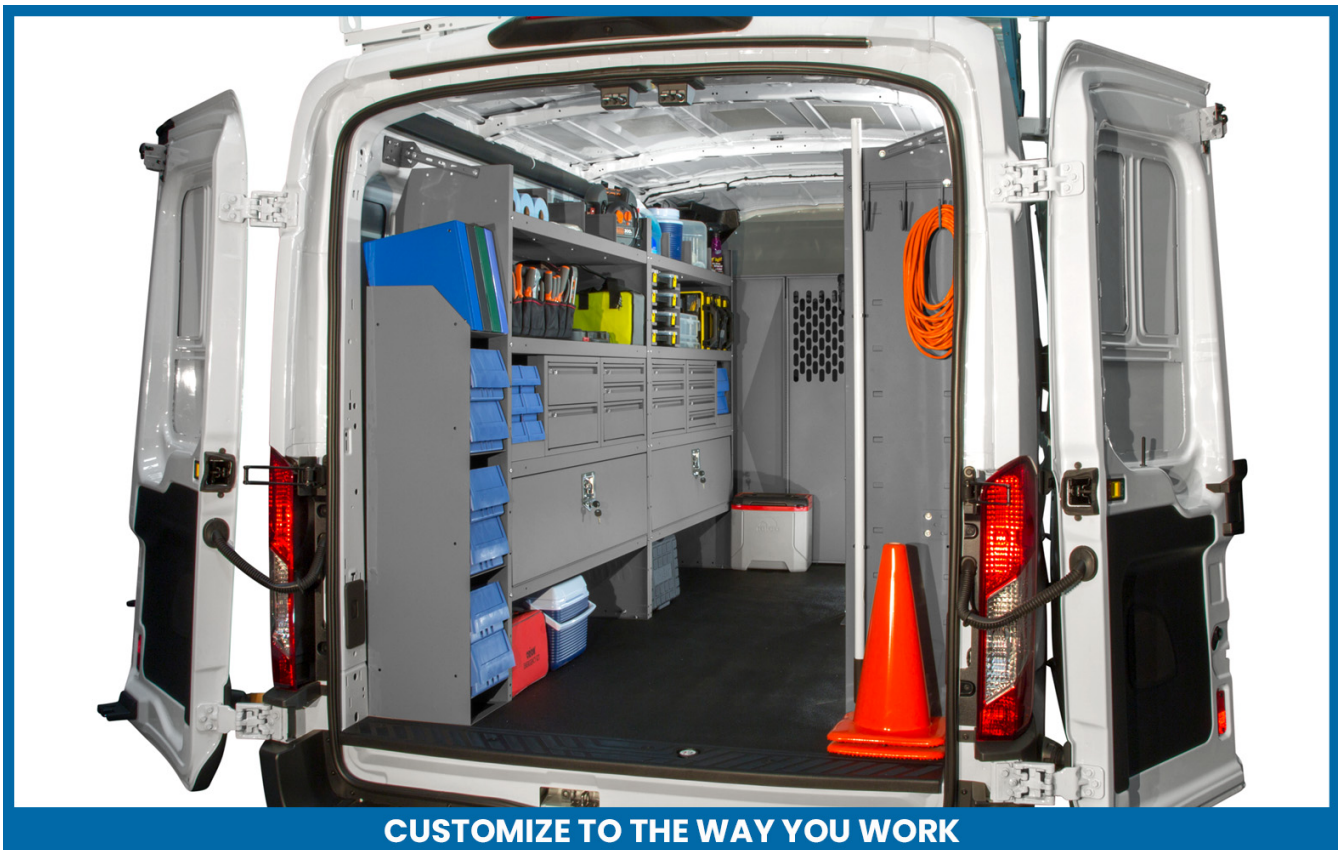

TRADESMAN SERVICE 46" H SHELVES - TRANSIT 130" WB LOW ROOF

Part # : 41TRL

CUSTOMIZE TO THE WAY YOU WORK

BUILT TO WORK LIKE YOU DO

Holman Van Interior Packages take the guess work out of where to begin uplifting your cargo van. With our strong easily adjustable shelving, partitions and accessories, our van packages have everything you need to put your van to work. Our professional designers and product engineers have created customized van packages for specific service categories to help you easily outfit a van based on input from experienced industry tradesmen.

- **Strong** - Holman shelves are built to last using the strongest steel and aluminum available.
- **Customizable** - Build and configure your interior your way. With options and accessories, your van will work how you want it to work.
- **Organized** - Nothing is more frustrating than not being able to find what you need. Our interior organizers will keep everything in it's place. Securely.
- **Guaranteed** - Holman Warranty

PACKAGE INCLUDES

| ITEM | DESCRIPTION | QTY |
|-------------|--|------------|
| 40640 | Partition - Perforated - Transit & NV Low Roof, GM, Metris | 1 |
| 48420 | Shelf Unit - 42" W x 46" H x 14" D | 3 |
| 40010 | Shelf Door Kit 42" W | 1 |
| 40070 | Drawer Cabinet - 2 Drawers | 1 |
| 48180 | Shelf Lip 20" L x 2.75" H | 1 |
| 40311 | Small Parts Shelf Bin - 10" W Plastic | 4 |
| 40649TL | Partition Wing Kit - Transit Low Roof | 1 |