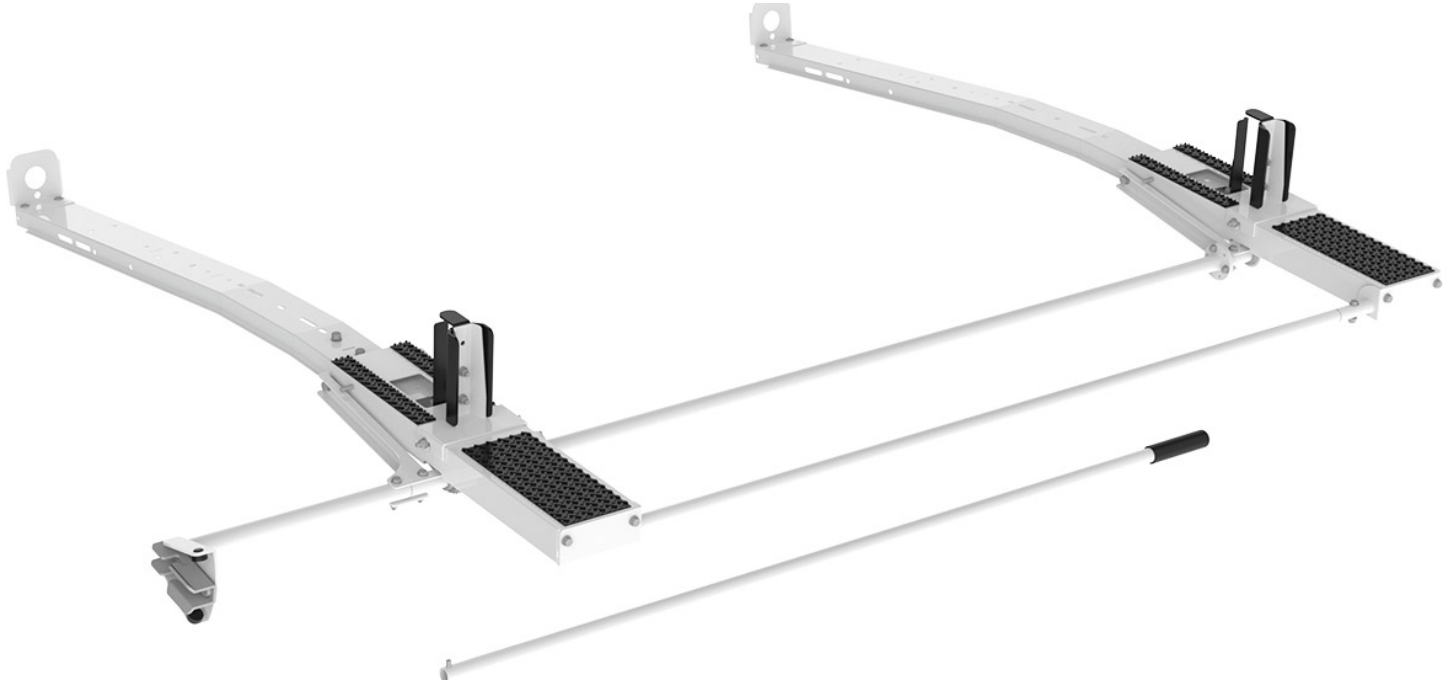

DROP DOWN LADDER RACK - SINGLE - PROMASTER, SPRINTER

Part # : 4097M

Drop Down Ladder Rack - ProMaster, Sprinter

Single Drop Down ladder rack makes placement and removal of ladder racks simple and easy. Heavy-duty mechanism gently lowers and raises a ladder into position for easy loading and unloading. Available in white powder coat. Curb side only.

Features:

- Adjustable Clamps firmly secure ladder to rack
- Quick & Easy to Assemble and Install
- Rung grips are adjustable to secure extension ladders of all sizes.
- Rugged crossbows are low over van roof to reduce overall vehicle height and to facilitate loading and unloading.
- Zinc epoxy primed for superior rust resistance.
- Chip resistant powder coat finish.
- Holman Warranty

Mounting Kits:

- 40818 - Van Rack Mount Kit (Aluminum) - Mercedes Sprinter & Ram ProMaster
- 4081P - Mount Kit - ProMaster
- 4081S - Mount Kit - Sprinter
- 4081SF - Mount Kit - Sprinter - Use with OEM Roof Rail

Vehicle Fit:

Std Roof Mercedes Sprinter

Std Roof Ram ProMaster