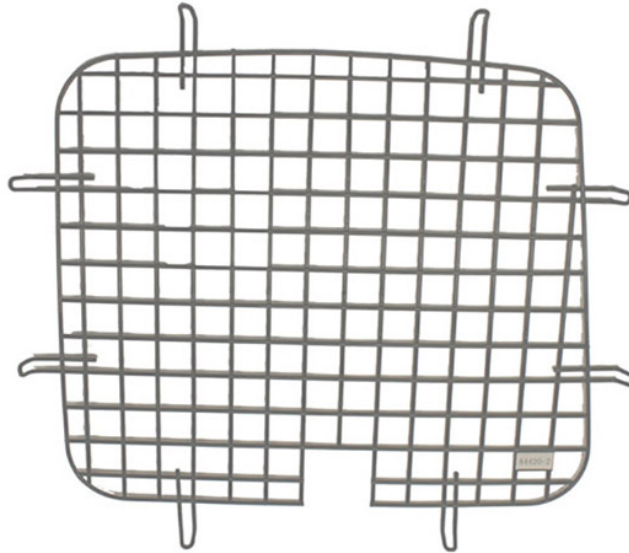

WINDOW SCREEN - DRIVER SIDE SLIDING DOOR - 2014+ 120" TRANSIT CONNECT

Part # : 4073TC

Image is approximation of actual screen.

Window Screen - Driver Side Sliding Door - 2014+ 120" Transit Connect

Security window screens add another layer of security to protect your valuables. Window screens are coated with a gray powder coat finish. These window screens are easy to assemble and come with all the hardware needed to install them.

Features:

- Strong 7 gauge wire frame and grid
- Powder coated no-glare matte gray
- Steel construction
- Holman Warranty

Vehicle Fit:

Ford Transit Connect