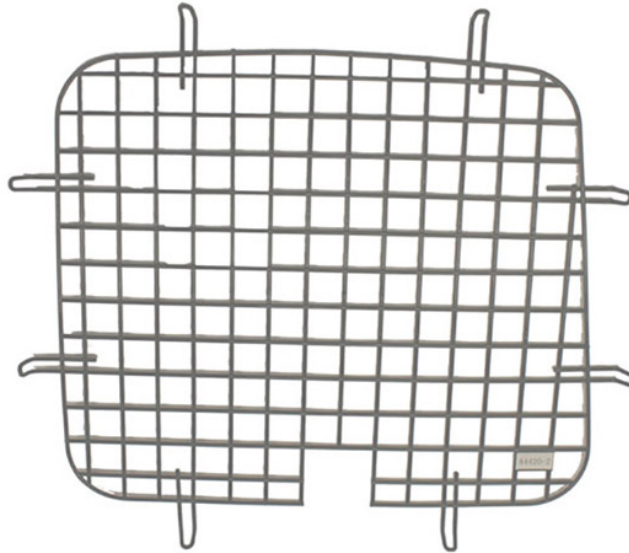

## WINDOW SCREEN - PASSENGER SIDE SLIDING DOOR - 2014+ 120" TRANSIT CONNECT

---

Part # : 4072TC

Image is approximation of actual screen.

## Window Screen - Passenger Side Sliding Door - 2014+ 120" Transit Connect

*Security window screens add another layer of security to protect your valuables. Window screens are coated with a gray powder coat finish. These window screens are easy to assemble and come with all the hardware needed to install them.*

### Features:

- Strong 7 gauge wire frame and grid
- Powder coated no-glare matte gray
- Steel construction
- Holman Warranty

### Vehicle Fit:

Ford Transit Connect