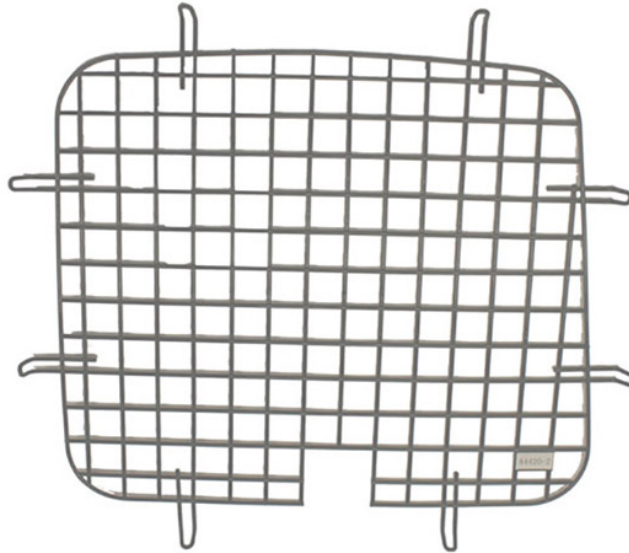

WINDOW SCREEN - DRIVER SIDE SLIDING DOOR - 2014+ 105" TRANSIT CONNECT

Part # : 4071TC

Image is approximation of actual screen.

Window Screen - Driver Side Sliding Door - 2014+ 105" Transit Connect

Security window screens add another layer of security to protect your valuables. Window screens are coated with a gray powder coat finish. These window screens are easy to assemble and come with all the hardware needed to install them.

Features:

- Strong 7 gauge wire frame and grid
- Powder coated no-glare matte gray
- Steel construction
- Holman Warranty

Vehicle Fit:

Ford Transit Connect