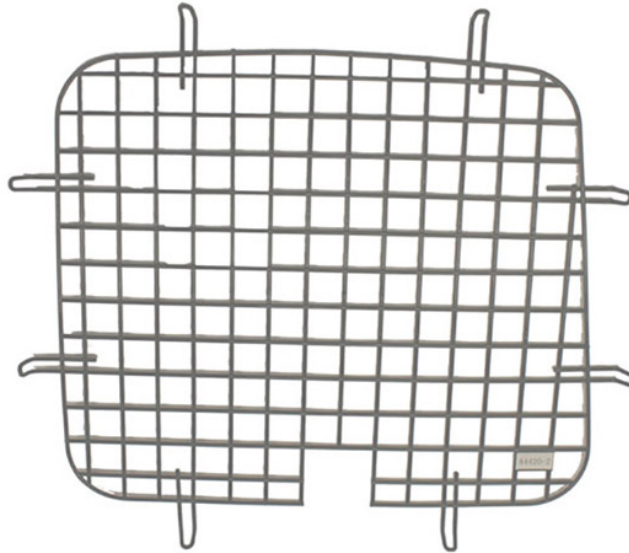

WINDOW SCREEN - PASSENGER SIDE SLIDING DOOR - 2014+ 105" TRANSIT CONNECT

Part # : 4070TC

Image is approximation of actual screen.

Window Screen - Passenger Side Sliding Door - 2014+ 105" Transit Connect

Security window screens add another layer of security to protect your valuables. Window screens are coated with a gray powder coat finish. These window screens are easy to assemble and come with all the hardware needed to install them.

Features:

- Strong 7 gauge wire frame and grid
- Powder coated no-glare matte gray
- Steel construction
- Holman Warranty

Vehicle Fit:

Ford Transit Connect