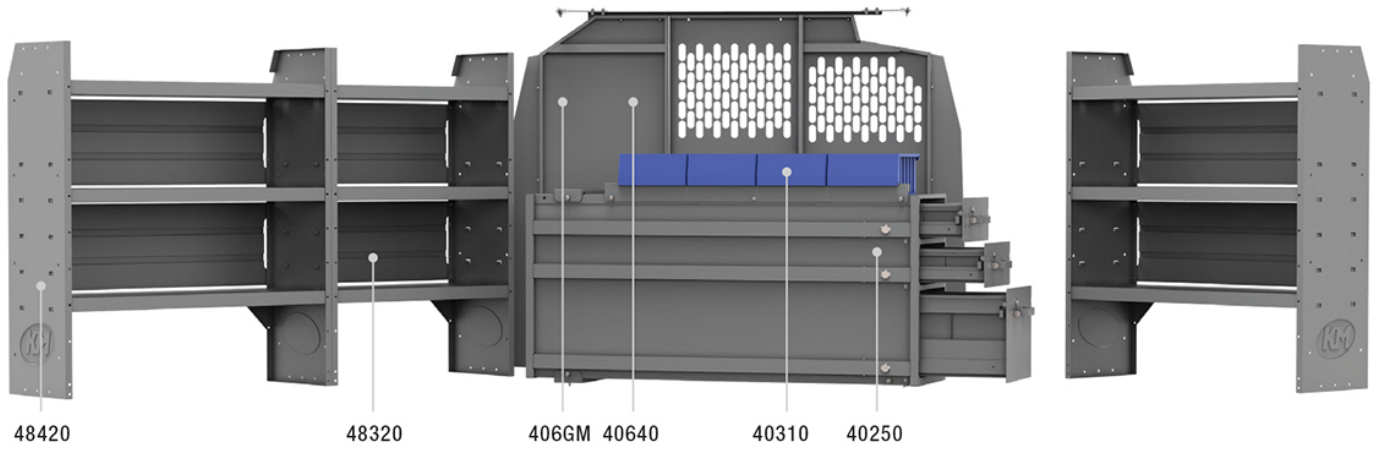

## EZ ALL TRADES 46" H SHELVES - GM 135" WB

---

Part # : 4012C

**CUSTOMIZE TO THE WAY YOU WORK**

## **BUILT TO WORK LIKE YOU DO**

Holman Van Interior Packages take the guess work out of where to begin uplifting your cargo van. With our strong easily adjustable shelving, partitions and accessories, our van packages have everything you need to put your van to work. Our professional designers and product engineers have created customized van packages for specific service categories to help you easily outfit a van based on input from experienced industry tradesmen.

- **Strong** - Holman shelves are built to last using the strongest steel and aluminum available.
- **Customizable** - Build and configure your interior your way. With options and accessories, your van will work how you want it to work.
- **Organized** - Nothing is more frustrating than not being able to find what you need. Our interior organizers will keep everything in it's place. Securely.
- **Guaranteed** - Holman Warranty

**PACKAGE INCLUDES**

<b>ITEM</b>	<b>DESCRIPTION</b>	<b>QTY</b>
40640	Partition - Perforated - Transit & NV Low Roof, GM, Metris	1
48420	Shelf Unit - 42" W x 46" H x 14" D	2
48320	Shelf Unit - 32" W x 46" H x 14" D	1
40250	Drawer Unit - Long Heavy-Duty - 3 Drawers	1
406GM	Partition Wing Kit - GM	1
40311	Small Parts Shelf Bin - 10" W Plastic	4