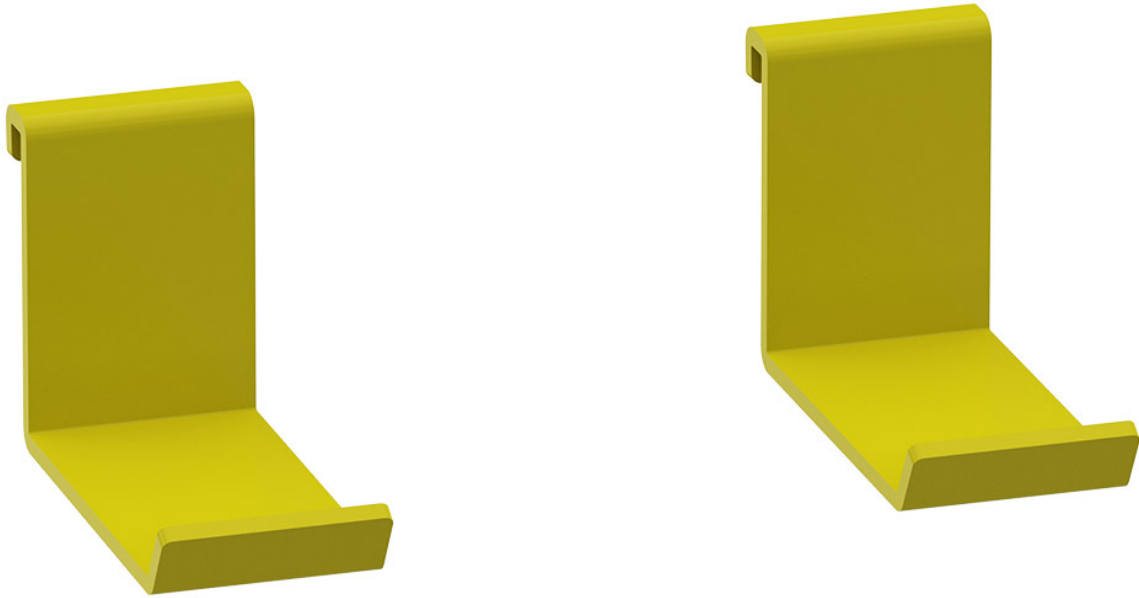

HOOK - SHELF LIP - PAIR

Part # : 40052

Hook - Shelf Lip - Pair

Set of two moveable hooks that hang from the front of Holman shelf lips. They can be used to temporarily store ladders or other cargo on the interior of a van.

Features and Benefits:

- Hangs from the front of Holman shelf lips.
- Hook extends 6-1/2" from shelf lip and is 2-7/8" wide.
- Made of 10 Ga steel with a rubberized coating for extra durability and strength.
- Large enough to carry step ladders.
- Can be moved on and off the shelf lip to temporarily store cargo when aisle space or access to the shelf is necessary.