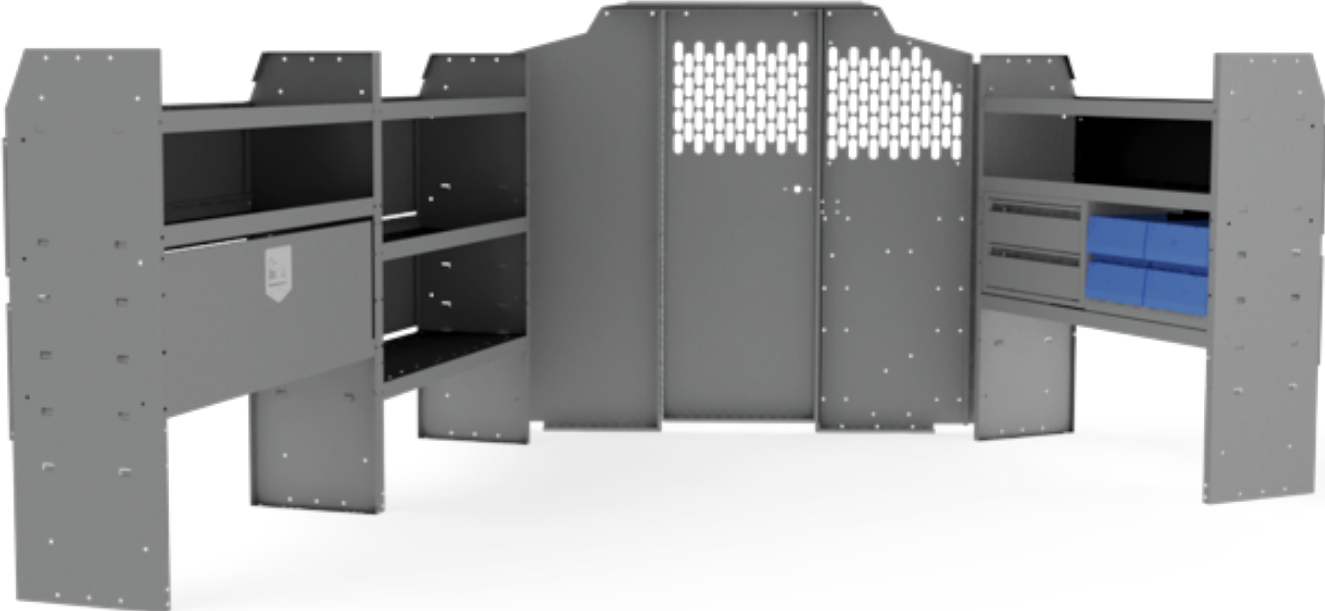

TRADESMAN SERVICE 46" H SHELVES - METRIS 126" WB

Part # : 4010M

BUILT TO WORK LIKE YOU DO

Holman Van Interior Packages take the guess work out of where to begin uplifting your cargo van. With our strong easily adjustable shelving, partitions and accessories, our van packages have everything you need to put your van to work. Our professional designers and product engineers have created customized van packages for specific service categories to help you easily outfit a van based on input from experienced industry tradesmen.

- **Strong** - Holman shelves are built to last using the strongest steel and aluminum available.
- **Customizable** - Build and configure your interior your way. With options and accessories, your van will work how you want it to work.
- **Organized** - Nothing is more frustrating than not being able to find what you need. Our interior organizers will keep everything in it's place. Securely.
- **Guaranteed** - Holman Warranty

PACKAGE INCLUDES

ITEM	DESCRIPTION	QTY
40640	Partition - Perforated - Transit & NV Low Roof, GM, Metris	1
4064M	Partition Wing Kit - Metris	1
48420	Shelf Unit - 42" W x 46" H x 14" D	2
48320	Shelf Unit - 32" W x 46" H x 14" D	1
40010	Shelf Door Kit 42" W	1
40070	Drawer Cabinet - 2 Drawers	1
48180	Shelf Lip 20" L x 2.75" H	1
40311	Small Parts Shelf Bin - 10" W Plastic	4