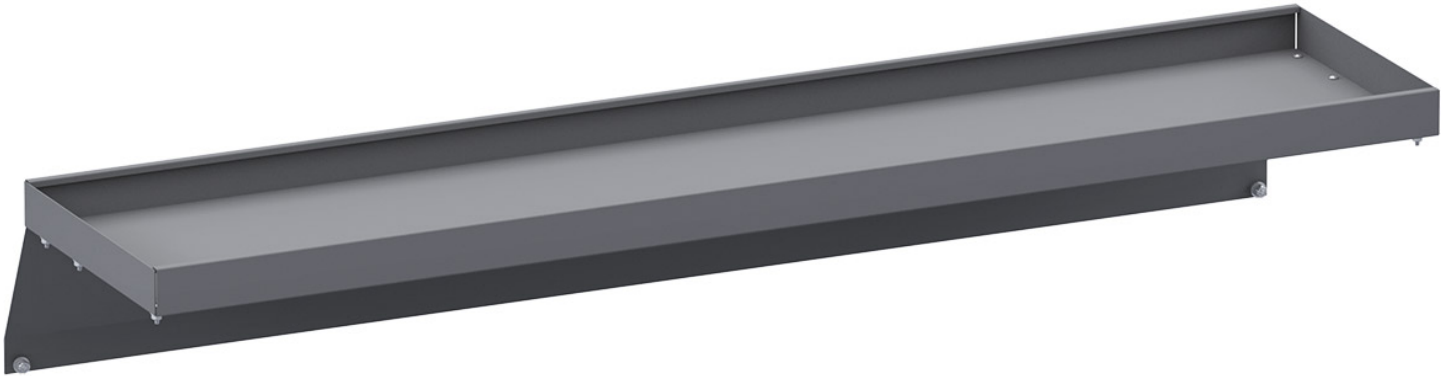

## TOP SHELF 52" W FOR 48520 & 48524

---

Part # : 48151

### Top Shelf 52" W for 48520 & 48524

Add a top shelf tray to your Holman shelving. Fits 52" Holman shelf units.

#### Compatible Items

- #48520 - 52" W x 46" H x 14" D Shelf Unit
- #48524 - 52" W x 60" H x 14" D Shelf Unit

**SHELVING BUILT TO LAST**

## Strong, Quiet, Secure

With 16 gauge side panels and 18 gauge shelving, Holman shelves are built to take a beating. With a number of strength enhancing features, these shelves can withstand power tools, heavy parts and just about anything you can throw at them. Our folded steel shelf lip is the strongest in the industry.