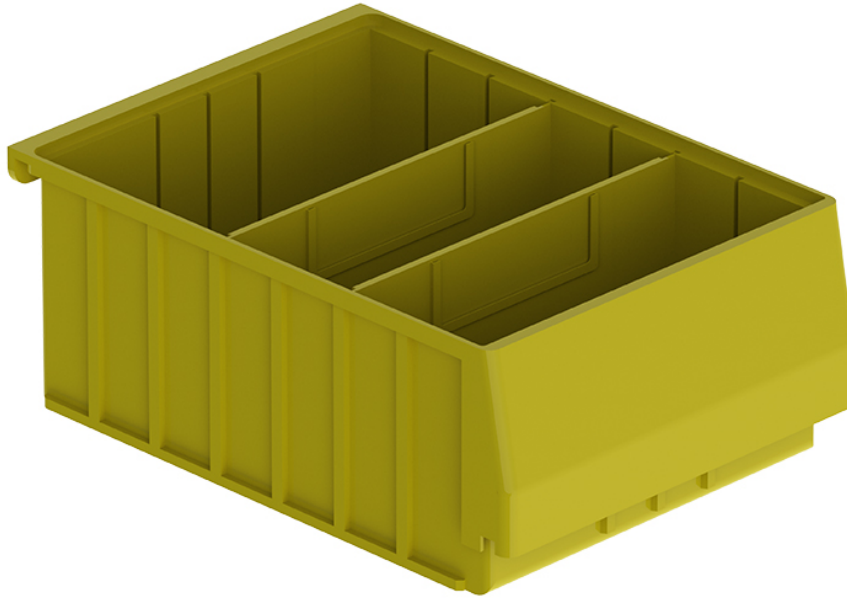

SMALL PARTS SHELF BIN - 10" W PLASTIC

Part # : 40311

10" W Plastic Shelf Bin

Stackable small parts bins

Features:

- 10" wide x 5.5" high x 13.75" deep
- Stackable design
- 2 dividers included for small parts organization
- Fits all standard 14" Holman shelves