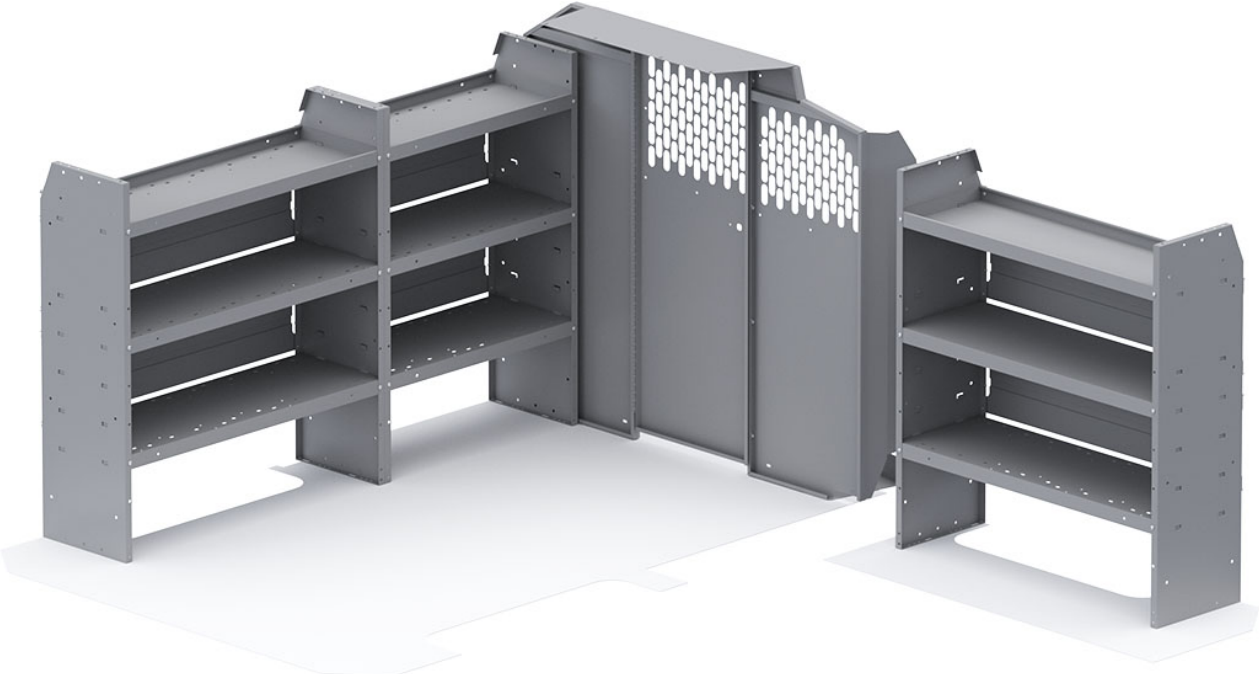

QUICK PACKAGE GO - METRIS 126" WB

Part # : FFG-MES

CUSTOMIZE TO THE WAY YOU WORK

BUILT TO WORK LIKE YOU DO

Holman Van Interior Packages take the guess work out of where to begin uplifting your cargo van. With our strong easily adjustable shelving, partitions and accessories, our van packages have everything you need to put your van to work. Our professional designers and product engineers have created customized van packages for specific service categories to help you easily outfit a van based on input from experienced industry tradesmen.

- **Strong** - Holman shelves are built to last using the strongest steel and aluminum available.
- **Customizable** - Build and configure your interior your way. With options and accessories, your van will work how you want it to work.
- **Organized** - Nothing is more frustrating than not being able to find what you need. Our interior organizers will keep everything in it's place. Securely.
- **Guaranteed** - Holman Warranty

PACKAGE INCLUDES

ITEM	DESCRIPTION	QTY
48420	Shelf Unit - 42" W x 46" H x 14" D	2
48320	Shelf Unit - 32" W x 46" H x 14" D	1
40640	Partition - Perforated - Transit & NV Low Roof, GM, Metris	1
4064M	Partition Wing Kit - Metris	1