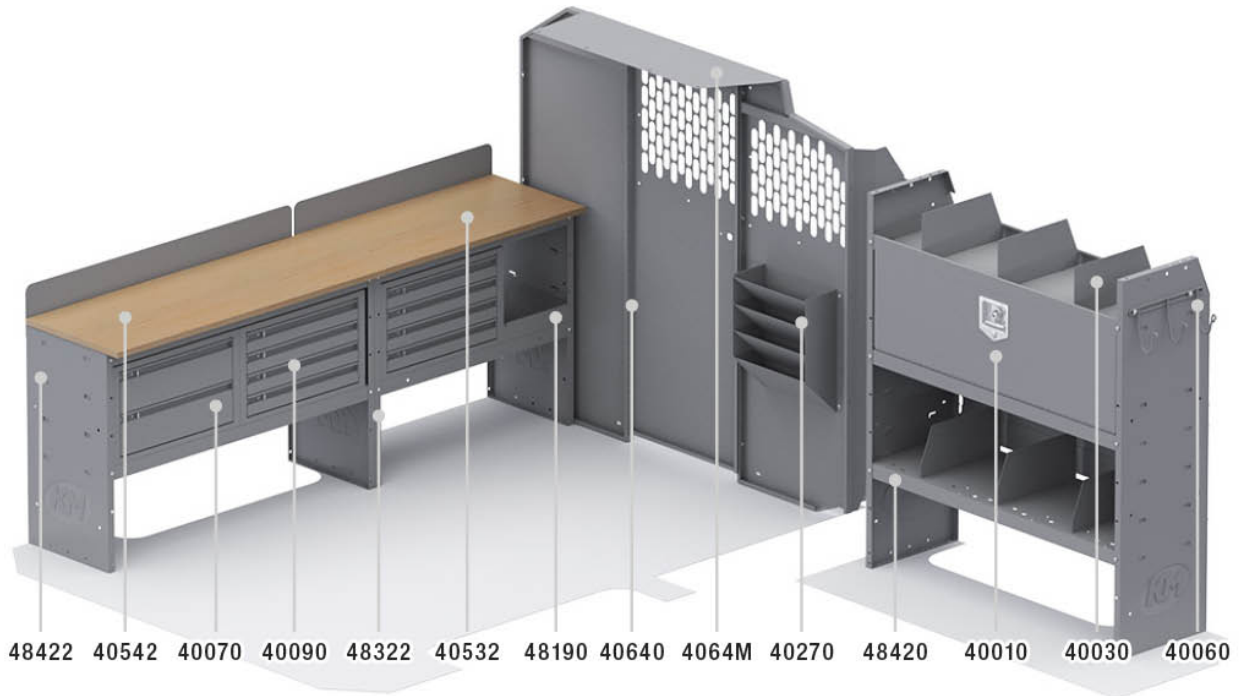

LOCKSMITH PACKAGE - METRIS 126" WB

Part # : 500MR

BUILT TO WORK LIKE YOU DO

Holman Van Interior Packages take the guess work out of where to begin uplifting your cargo van. With our strong easily adjustable shelving, partitions and accessories, our van packages have everything you need to put your van to work. Our professional designers and product engineers have created customized van packages for specific service categories to help you easily outfit a van based on input from experienced industry tradesmen.

- **Strong** - Holman shelves are built to last using the strongest steel and aluminum available.
- **Customizable** - Build and configure your interior your way. With options and accessories, your van will work how you want it to work.
- **Organized** - Nothing is more frustrating than not being able to find what you need. Our interior organizers will keep everything in it's place. Securely.
- **Guaranteed** - Holman Warranty

PACKAGE INCLUDES

ITEM	DESCRIPTION	QTY
40640	Partition - Perforated - Transit & NV Low Roof, GM, Metris	1
4064M	Partition Wing Kit - Metris	1
48420	Shelf Unit - 42" W x 46" H x 14" D	1
40542	Workbench Top w/ Backsplash - 42"W - Use with 48422 or 48423	1
48322	Shelf Unit - 32" W x 27" H x 14" D	1
40532	Workbench Top w/ Backsplash - 32"W - Use with 48322 or 48323.	1
40010	Shelf Door Kit 42" W	1
40070	Drawer Cabinet - 2 Drawers	1
40090	Drawer Cabinet - 4 Drawers	2
40060	Hook - 3 Prong "J"	1
48190	Shelf Lip 10" L x 2.75" H	1
40030	Shelf Dividers 6" Tall (Set of 6)	1
40270	Hanging File Holder	1
48422	Shelf Unit - 42" W x 27" H x 14" D	1