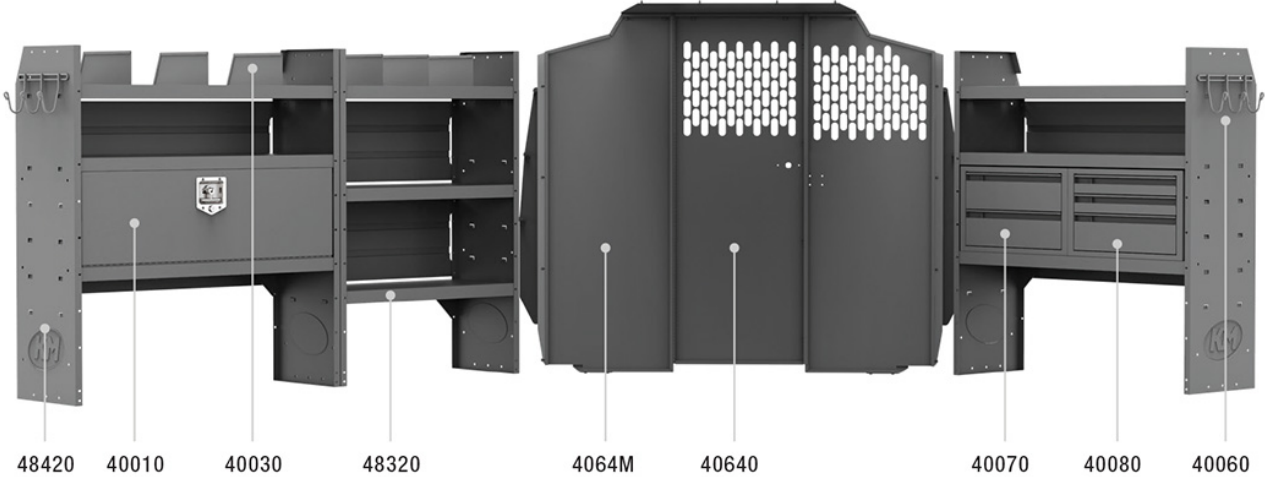

GENERAL SERVICE 46" H SHELVES - METRIS 126" WB

Part # : 4004M

CUSTOMIZE TO THE WAY YOU WORK

BUILT TO WORK LIKE YOU DO

Holman Van Interior Packages take the guess work out of where to begin uplifting your cargo van. With our strong easily adjustable shelving, partitions and accessories, our van packages have everything you need to put your van to work. Our professional designers and product engineers have created customized van packages for specific service categories to help you easily outfit a van based on input from experienced industry tradesmen.

- **Strong** - Holman shelves are built to last using the strongest steel and aluminum available.
- **Customizable** - Build and configure your interior your way. With options and accessories, your van will work how you want it to work.
- **Organized** - Nothing is more frustrating than not being able to find what you need. Our interior organizers will keep everything in it's place. Securely.
- **Guaranteed** - Holman Warranty

PACKAGE INCLUDES

ITEM	DESCRIPTION	QTY
40640	Partition - Perforated - Transit & NV Low Roof, GM, Metris	1
4064M	Partition Wing Kit - Metris	1
48420	Shelf Unit - 42" W x 46" H x 14" D	2
48320	Shelf Unit - 32" W x 46" H x 14" D	1
40010	Shelf Door Kit 42" W	1
40070	Drawer Cabinet - 2 Drawers	1
40080	Drawer Cabinet - 3 Drawers	1
40060	Hook - 3 Prong "J"	2
40030	Shelf Dividers 6" Tall (Set of 6)	1