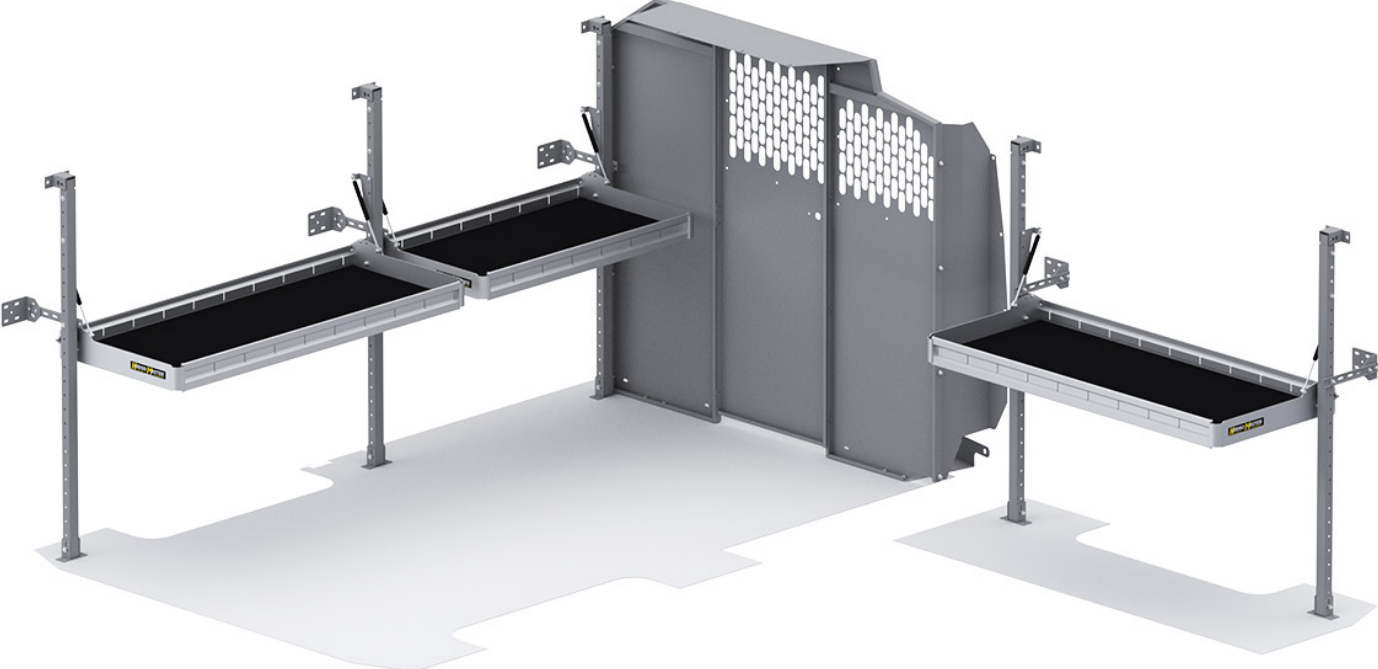

Holman

FOLDING SHELVES PACKAGE - METRIS 135" WB

Part # : 501ML

FLAT OUT AWESOME

Our folding shelves fold flatter than the competition's to maximize van interior space. Perfect for parcel delivery applications, they're lightweight, easy to install and each shelf is rated to 150 lbs. Made out of aluminum, with uprights of powder coat finished steel for extra rigidity.

- **Strong** - Each shelf is rated to carry 150 lbs. Uprights are powder coat finished steel for extra rigidity.
- **Light** - Shelving is made out of lightweight and strong aluminum with rigid HolyPan base.
- **Compact** - Shelves are easily positioned up and down to maximize van interior space
- **Guaranteed** - Holman Warranty

PACKAGE INCLUDES

ITEM	DESCRIPTION	QTY
48007	Folding Shelf - Leg	5
4064M	Partition Wing Kit - Metris	1
48487	Folding Shelf - Extra Shelf - 48" W x 20" D	2
48367	Folding Shelf - Extra Shelf - 36" W x 20" D	1
40640	Partition - Perforated - Transit & NV Low Roof, GM, Metris	1