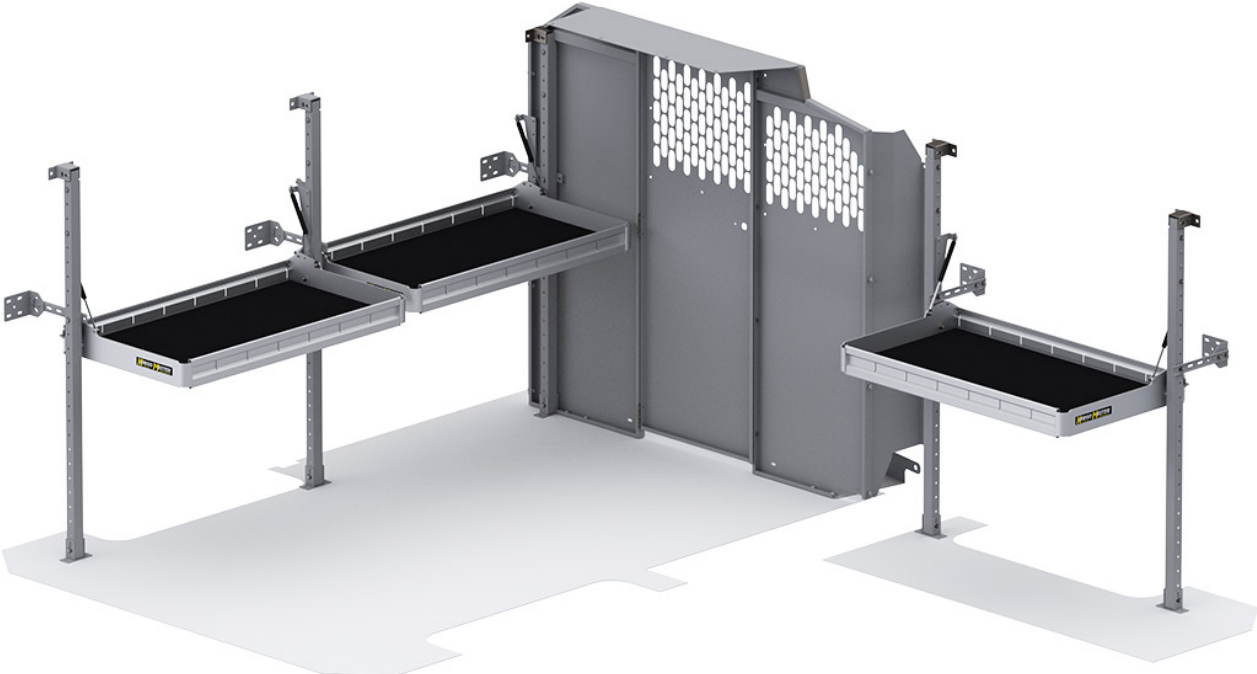

FOLDING SHELVES PACKAGE - METRIS 126" WB

Part # : 501MR

FLAT OUT AWESOME

Our folding shelves fold flatter than the competition's to maximize van interior space. Perfect for parcel delivery applications, they're lightweight, easy to install and each shelf is rated to 150 lbs. Made out of aluminum, with uprights of powder coat finished steel for extra rigidity.

- **Strong** - Each shelf is rated to carry 150 lbs. Uprights are powder coat finished steel for extra rigidity.
- **Light** - Shelving is made out of lightweight and strong aluminum with rigid HolyPan base.
- **Compact** - Shelves are easily positioned up and down to maximize van interior space
- **Guaranteed** - Holman Warranty

PACKAGE INCLUDES

ITEM	DESCRIPTION	QTY
48007	Folding Shelf - Leg	5
4064M	Partition Wing Kit - Metris	1
48367	Folding Shelf - Extra Shelf - 36" W x 20" D	3
40640	Partition - Perforated - Transit & NV Low Roof, GM, Metris	1