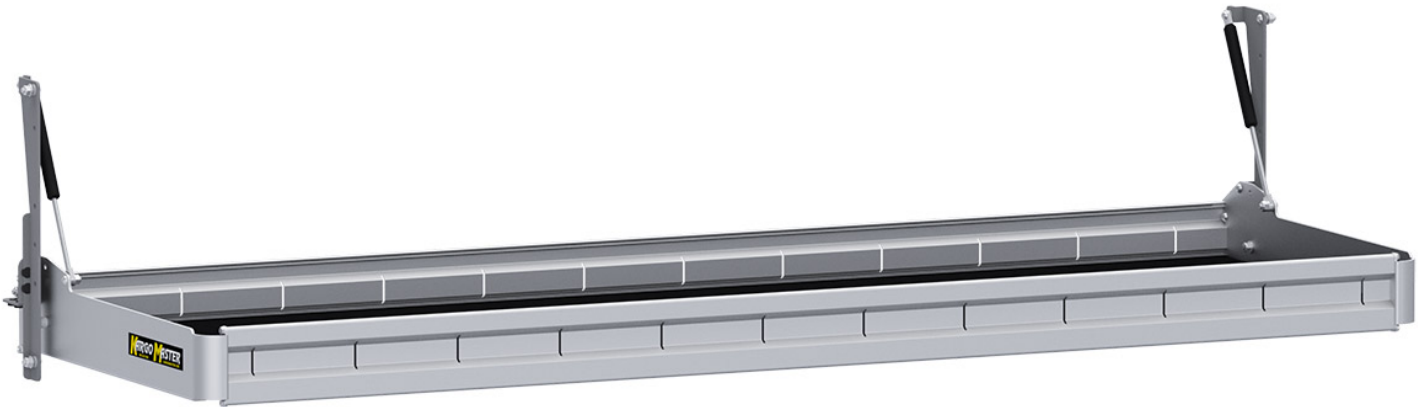

## FOLDING SHELF - EXTRA SHELF - 60" W X 20" W

---

Part # : 48607

## Folding Shelf - Extra Shelf – 60” W x 20” D

Holman’s folding shelves are perfect for parcel delivery and other applications that require shelves that can get out of the way. The shelf units have universal fitment in all heights of vans, are lightweight, and easy to install. The shelves are made out of aluminum, and the uprights are steel.

### Features and Benefits:

- Comes with a single 60” wide x 20” deep folding shelf.
- Shelves are easily positioned up and down to maximize van interior space.
- Perfect for parcel delivery applications.
- Shelving is made out of lightweight and strong aluminum with HolyPan composite base while the uprights are powder coat finished steel for extra rigidity.
- Built in EDPM foam liner keeps cargo from sliding.
- Each shelf is rated to carry 150 lbs.
- **When placed side-by-side the folding shelves can share the upright between them. Order single uprights and shelves a la carte via PNs 48007, 48367, 48487, and 48607.**