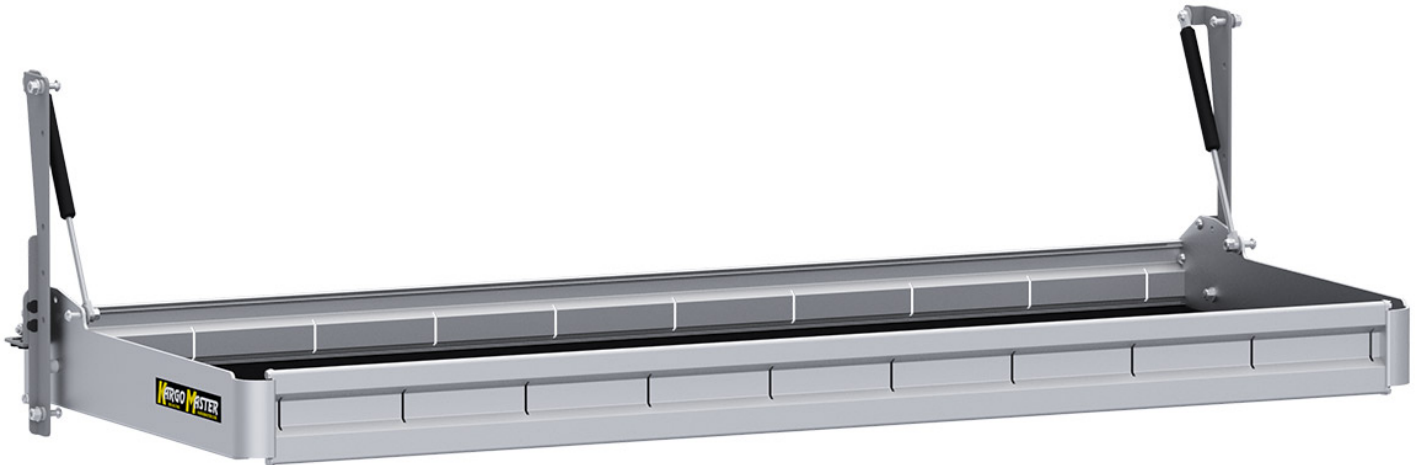

## FOLDING SHELF - EXTRA SHELF - 48" W X 20" D

---

Part # : 48487

## Folding Shelf - Extra Shelf – 48” W x 20” D

Holman’s folding shelves are perfect for parcel delivery and other applications that require shelves that can get out of the way. The shelf units have universal fitment in all heights of vans, are lightweight, and easy to install. The shelves are made out of aluminum, and the uprights are steel.

### Features and Benefits:

- Comes with a single 48” wide x 20” deep folding shelf.
- Shelves are easily positioned up and down to maximize van interior space.
- Perfect for parcel delivery applications.
- Shelving is made out of lightweight and strong aluminum with HolyPan composite base while the uprights are powder coat finished steel for extra rigidity.
- Built in EDPM foam liner keeps cargo from sliding.
- Each shelf is rated to carry 150 lbs.
- **When placed side-by-side the folding shelves can share the upright between them. Order single uprights and shelves a la carte via PNs 48007, 48367, 48487, and 48607.**