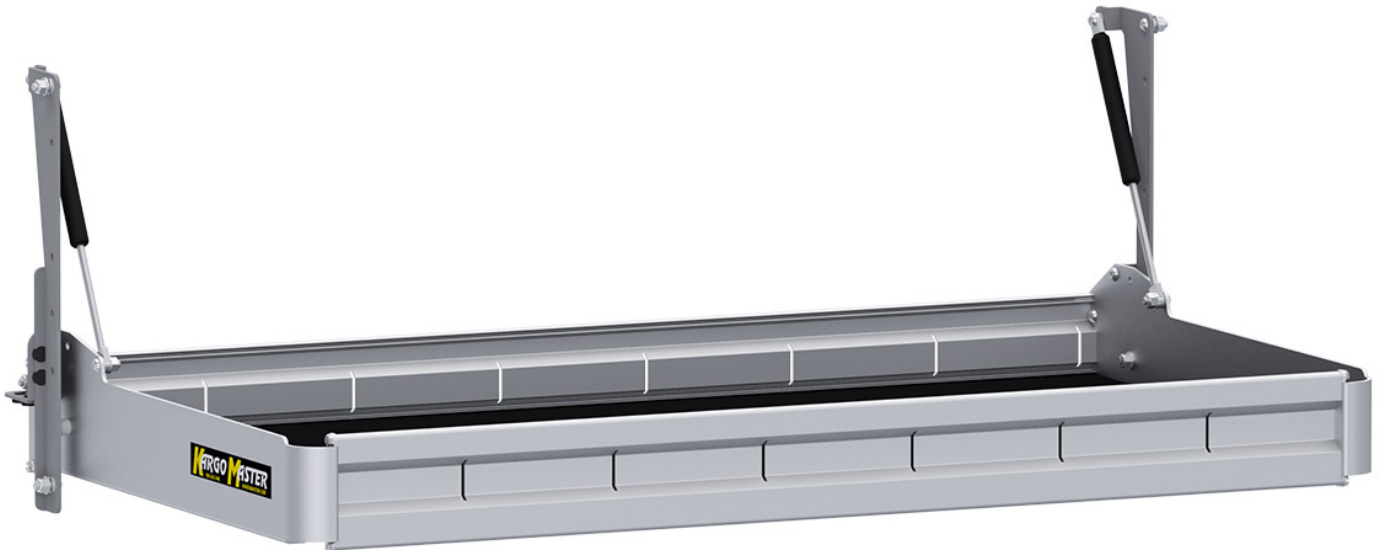

FOLDING SHELF - EXTRA SHELF - 36" W X 20" D

Part # : 48367

Folding Shelf - Extra Shelf – 36” W x 20” D

Holman’s folding shelves are perfect for parcel delivery and other applications that require shelves that can get out of the way. The shelf units have universal fitment in all heights of vans, are lightweight, and easy to install. The shelves are made out of aluminum, and the uprights are steel.

Features and Benefits:

- Comes with a single 36” wide x 20” deep folding shelf.
- Shelves are easily positioned up and down to maximize van interior space.
- Perfect for parcel delivery applications.
- Shelving is made out of lightweight and strong aluminum with HolyPan composite base while the uprights are powder coat finished steel for extra rigidity.
- Built in EDPM foam liner keeps cargo from sliding.
- Each shelf is rated to carry 150 lbs.
- **When placed side-by-side the folding shelves can share the upright between them. Order single uprights and shelves a la carte via PNs 48007, 48367, 48487, and 48607.**

Compatible Items:

48007 – Folding Shelves - Leg