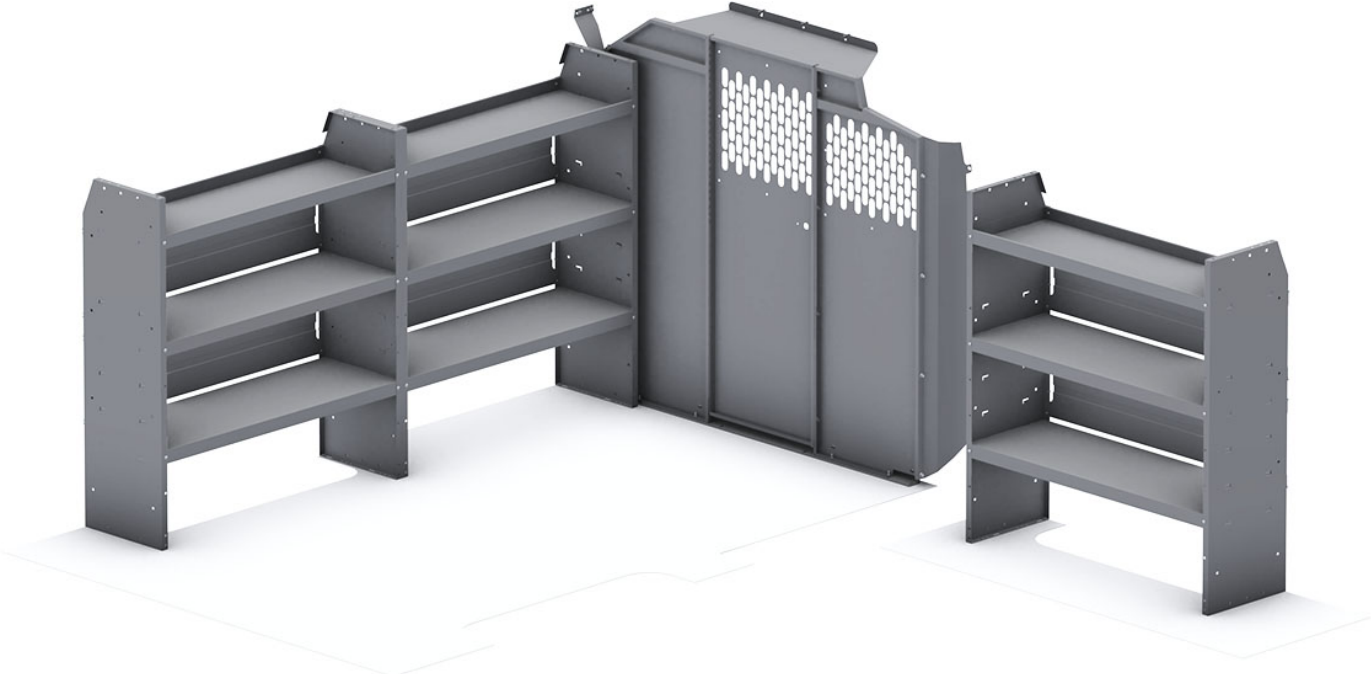

QUICK PACKAGE GO - NV STANDARD ROOF

Part # : FFG-NVL

CUSTOMIZE TO THE WAY YOU WORK

BUILT TO WORK LIKE YOU DO

Holman Van Interior Packages take the guess work out of where to begin uplifting your cargo van. With our strong easily adjustable shelving, partitions and accessories, our van packages have everything you need to put your van to work. Our professional designers and product engineers have created customized van packages for specific service categories to help you easily outfit a van based on input from experienced industry tradesmen.

- **Strong** - Holman shelves are built to last using the strongest steel and aluminum available.
- **Customizable** - Build and configure your interior your way. With options and accessories, your van will work how you want it to work.
- **Organized** - Nothing is more frustrating than not being able to find what you need. Our interior organizers will keep everything in it's place. Securely.
- **Guaranteed** - Holman Warranty

PACKAGE INCLUDES

ITEM	DESCRIPTION	QTY
40640	Partition - Perforated - Transit & NV Low Roof, GM, Metris	1
48420	Shelf Unit - 42" W x 46" H x 14" D	3
406NL	Partition Wing Kit - NV Low Roof	1