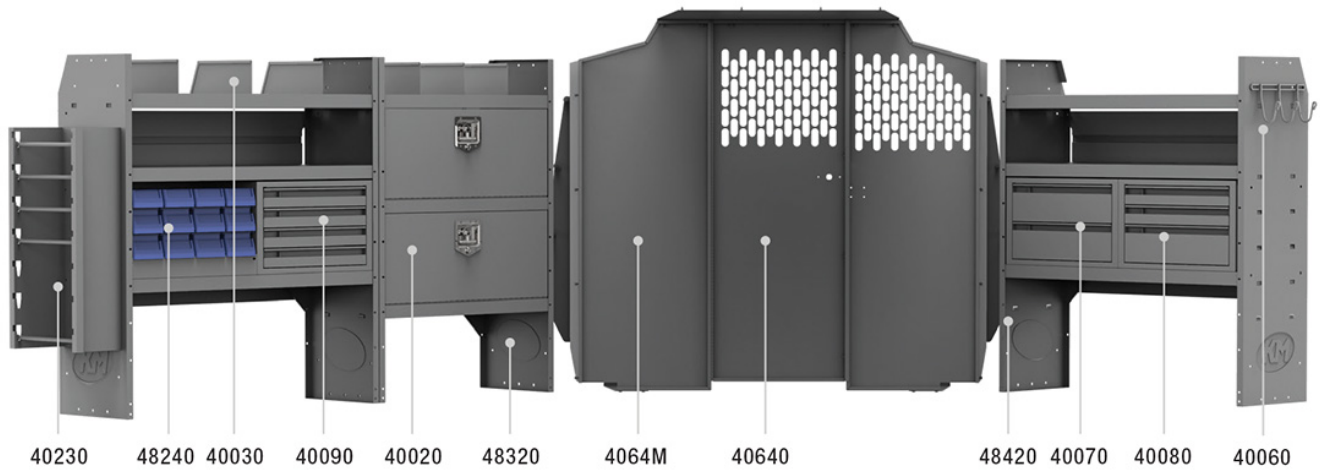

ELECTRICAL CONTRACTOR 46" H SHELVES - METRIS 126" WB

Part # : 4005M

CUSTOMIZE TO THE WAY YOU WORK

BUILT TO WORK LIKE YOU DO

Holman Van Interior Packages take the guess work out of where to begin uplifting your cargo van. With our strong easily adjustable shelving, partitions and accessories, our van packages have everything you need to put your van to work. Our professional designers and product engineers have created customized van packages for specific service categories to help you easily outfit a van based on input from experienced industry tradesmen.

- **Strong** - Holman shelves are built to last using the strongest steel and aluminum available.
- **Customizable** - Build and configure your interior your way. With options and accessories, your van will work how you want it to work.
- **Organized** - Nothing is more frustrating than not being able to find what you need. Our interior organizers will keep everything in it's place. Securely.
- **Guaranteed** - Holman Warranty

PACKAGE INCLUDES

ITEM	DESCRIPTION	QTY
40640	Partition - Perforated - Transit & NV Low Roof, GM, Metris	1
4064M	Partition Wing Kit - Metris	1
48420	Shelf Unit - 42" W x 46" H x 14" D	2
48320	Shelf Unit - 32" W x 46" H x 14" D	1
40020	Shelf Door Kit 32" W	2
40070	Drawer Cabinet - 2 Drawers	1
40080	Drawer Cabinet - 3 Drawers	1
40090	Drawer Cabinet - 4 Drawers	1
40230	Wire Reel Holder - 5 Spindle	1
40060	Hook - 3 Prong "J"	1
40030	Shelf Dividers 6" Tall (Set of 6)	1
40340	Small Parts Bins (40330) In Steel Shelf Cabinet - 6 Bins	2